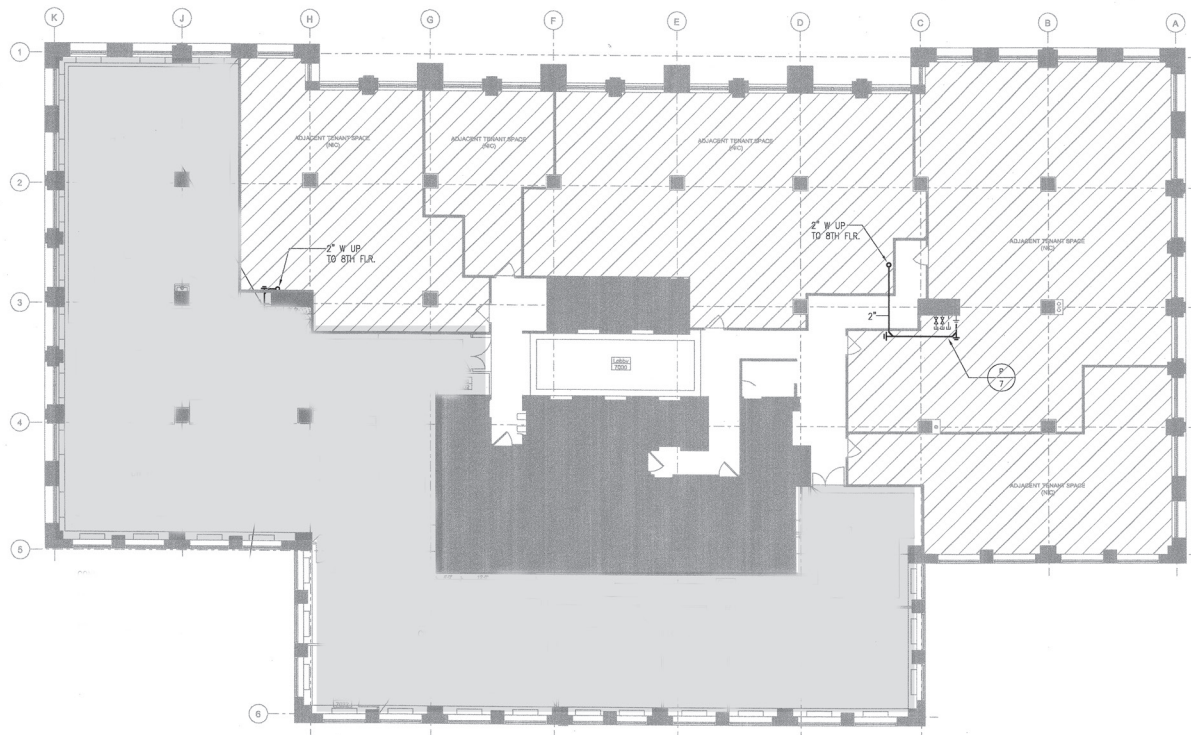

THIRTEEN TEN G STREET

SUITE 700

7,243 RSF

1310 G Street NW
Washington, DC 20005

TOM HILLEY

tom.hilley@transwestern.com
202.775.7008

SCOTT FETTEROLF

scott.fetterolf@transwestern.com
202.775.7012

ERIN KURUCZA

erin.kurucz@transwestern.com
202.775.7006

gaedeke.com

GAEDEKEGROUP

TRANSWESTERN®