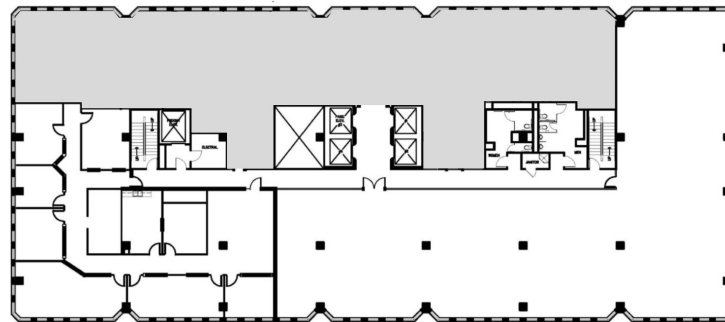

Suite 1550-1575 / 6,221 rsf

THE LEASING TEAM

ELLIOT PRIEUR

eprieur@gaedeke.com
214.273.3333

ALLISON JOHNSTON

ajohnston@gaedeke.com
214.273.3322

LEMMON

OAK LAWN