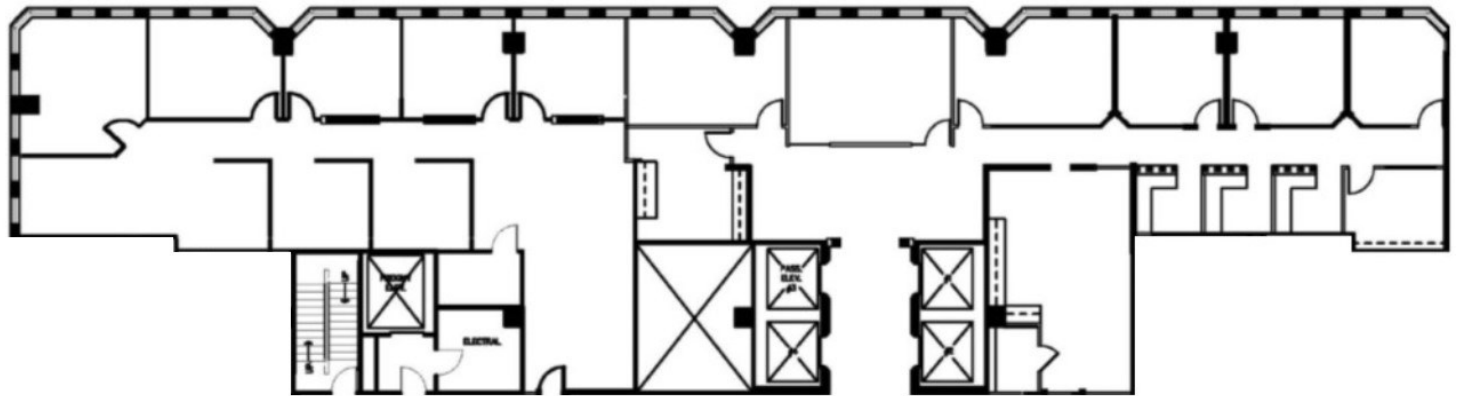

Suite 1550-1575 / 6,221 rsf

THE LEASING TEAM

ELLIOT PRIEUR

eprieur@gaedeke.com
214.273.3333

ALLISON JOHNSTON

ajohnston@gaedeke.com
214.273.3322

LEMMON

OAK LAWN