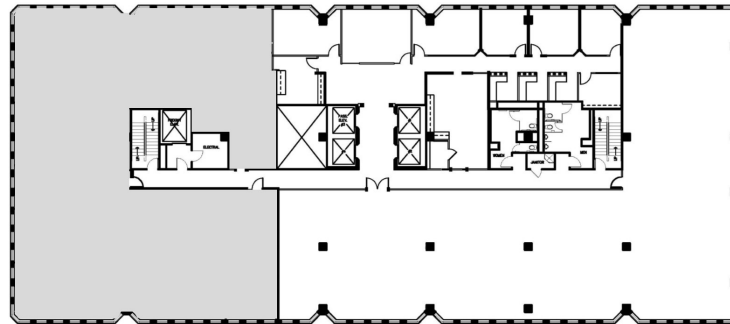

Suite 1500-1575 / 6,859 rsf

LEMMON

OAK LAWN

WELLBORN

RAWLINS

THE LEASING TEAM

ELLIOT PRIEUR

eprieur@gaedeke.com
214.273.3333