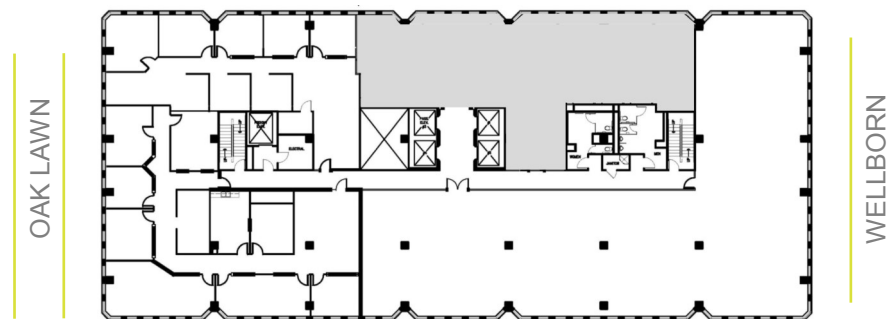

Suite 1550 / 3,489 rsf

LEMMON

OAK LAWN

WELLBORN

RAWLINS

THE LEASING TEAM

ELLIOT PRIEUR

eprieur@gaedeke.com
214.273.3333