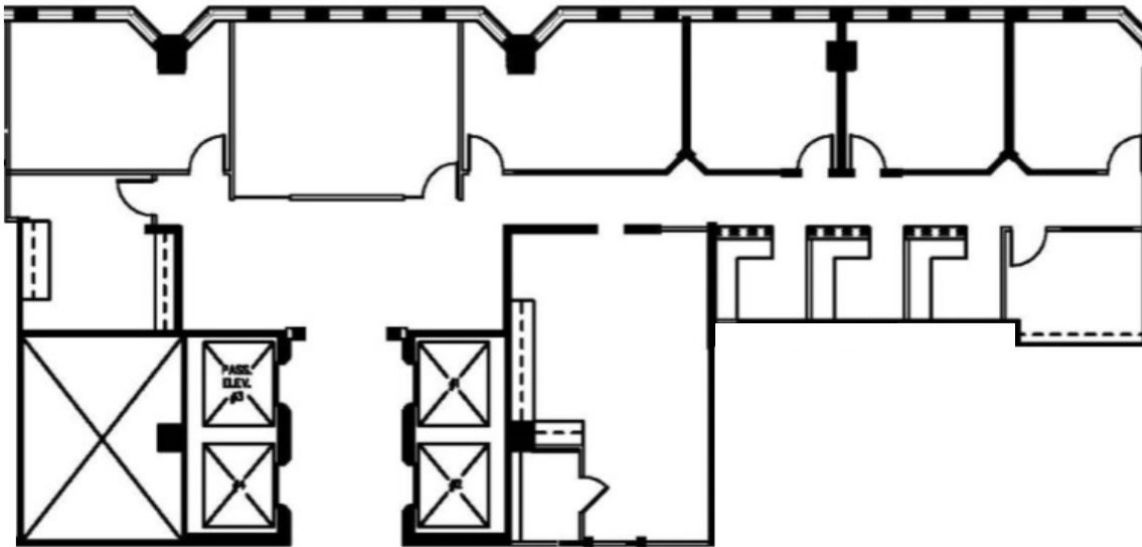

Suite 1550 / 3,489 rsf

LEMMON

OAK LAWN

WELLBORN

RAWLINS

THE LEASING TEAM

ELLIOT PRIEUR

eprieur@gaedeke.com
214.273.3333