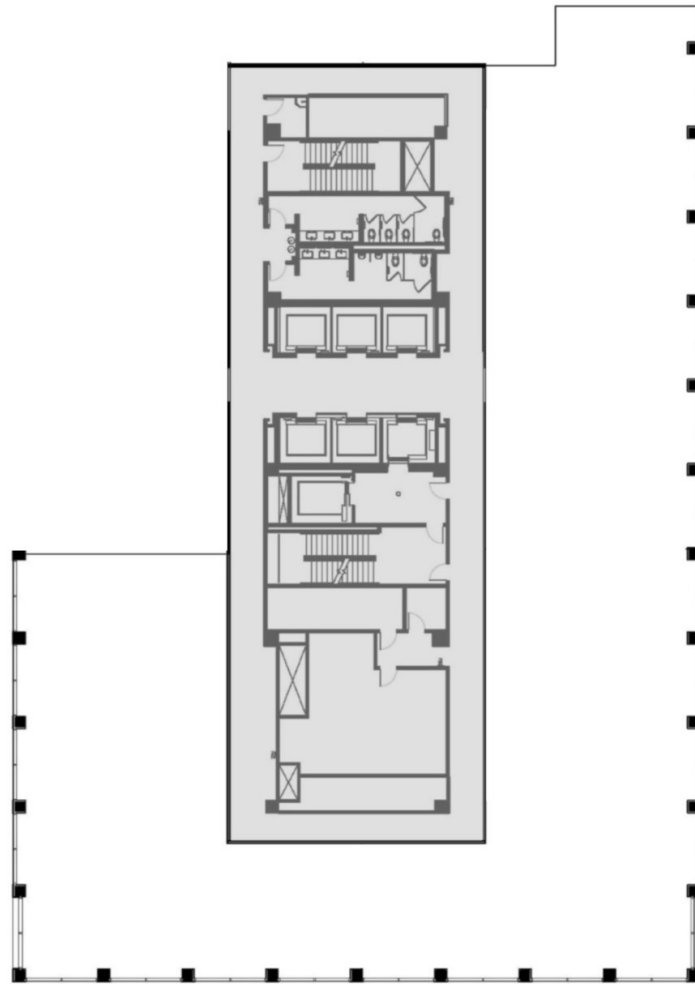

LEGACY WEST

LEASING TEAM

ELLIOT PRIEUR
eprieur@gaedeke.com
214.273.3333

ALLISON JOHNSTON
ajohnston@gaedeke.com
214.273.3322

gaedeke.com

SUITE 300
13,416 RSF

SAM RAYBURN TOLLWAY (121)

LEGACY DRIVE