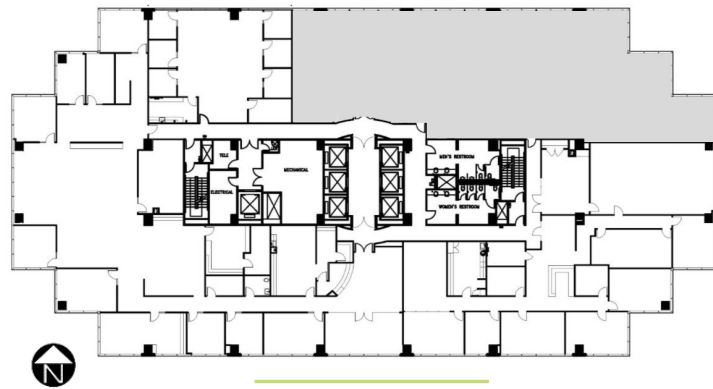

# MILLENNIUM TOWER

15455 North Dallas Parkway | Addison, Texas

DALLAS N TOLLWAY

ARAPAHO ROAD

SUITE 400  
7,069 RSF

offered for sublease  
by Lee & Associates  
through 2/29/20