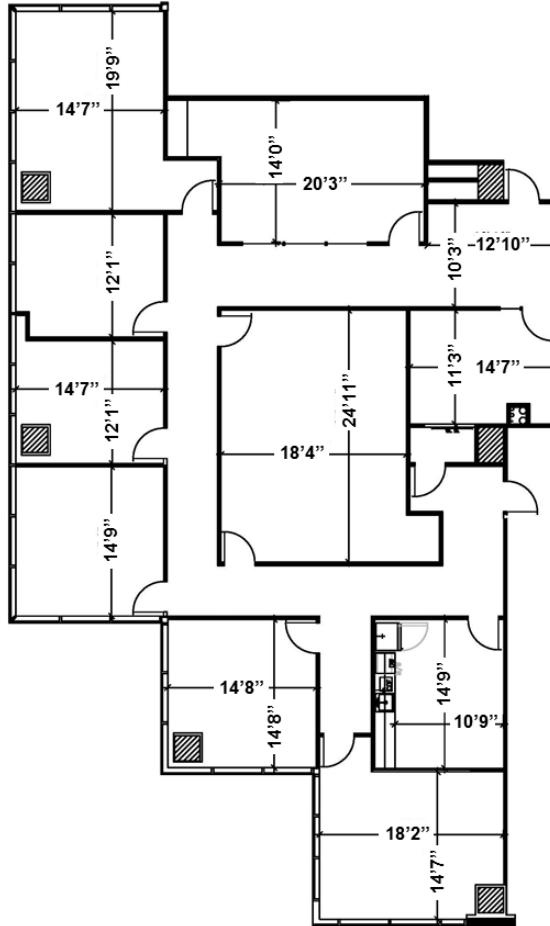

15455 North Dallas Parkway | Addison, Texas

MILLENNIUM TOWER

ARAPAHO ROAD

DALLAS N TOLLWAY

SUITE 1080
4,472 RSF

LEASING TEAM

ELLIOT PRIEUR
eprieur@gaedeke.com
214.273.3333

ALLISON JOHNSTON
ajohnston@gaedeke.com
214.273.3322