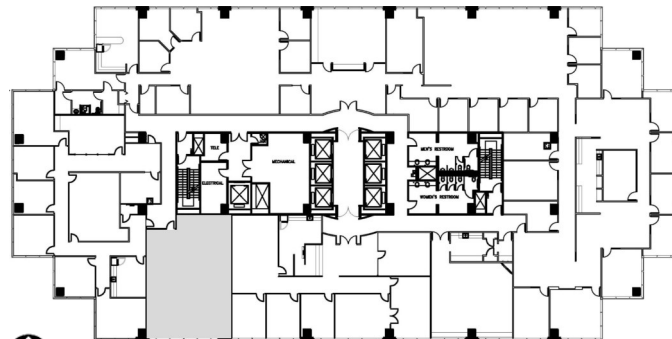

15455 North Dallas Parkway | Addison, Texas

MILLENNIUM TOWER

SUITE 1075
1,732 RSF

DALLAS N TOLLWAY

ARAPAHO ROAD

LEASING TEAM

ELLIOT PRIEUR
eprieur@gaedeke.com
214.273.3333

ALLISON JOHNSTON
ajohnston@gaedeke.com
214.273.3322