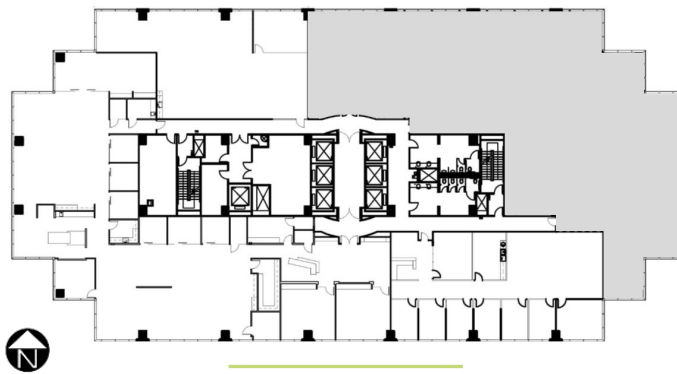

MILLENNIUM TOWER

15455 North Dallas Parkway | Addison, Texas

SUITE 300
9,833 RSF

DALLAS N TOLLWAY

ARAPAHO ROAD

LEASING TEAM

ELLIOT PRIEUR
eprieur@gaedeke.com
214.273.3333

ALLISON JOHNSTON
ajohnston@gaedeke.com
214.273.3322