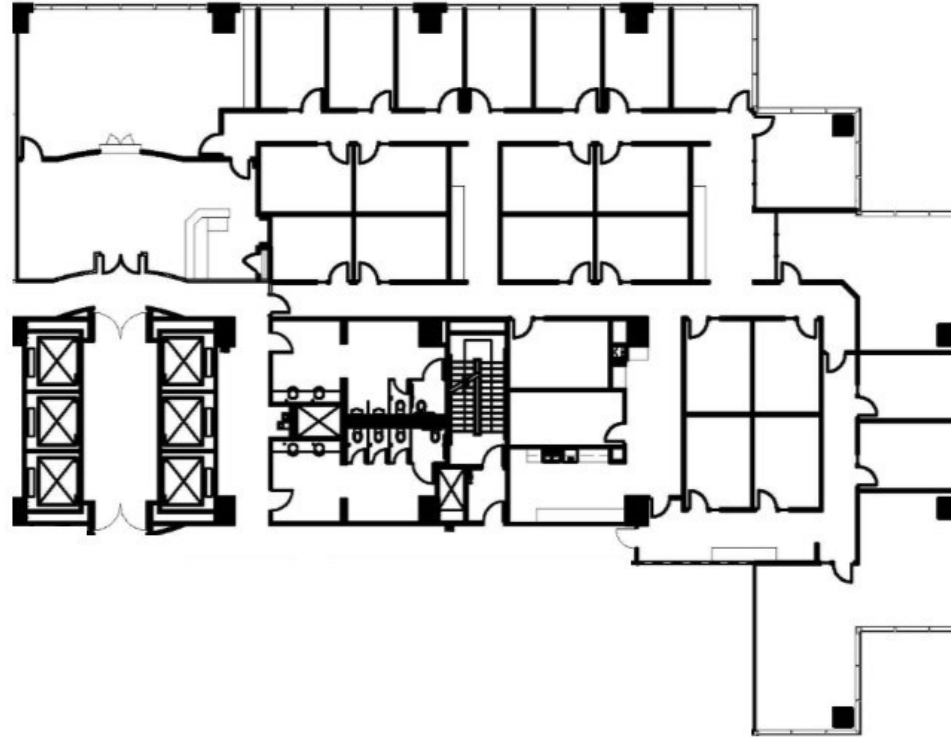

MILLENNIUM TOWER

15455 North Dallas Parkway | Addison, Texas

SUITE 300
9,833 RSF

DALLAS N TOLLWAY

ARAPAHO ROAD

LEASING TEAM

ELLIOT PRIEUR
eprieur@gaedeke.com
214.273.3333

ALLISON JOHNSTON
ajohnston@gaedeke.com
214.273.3322