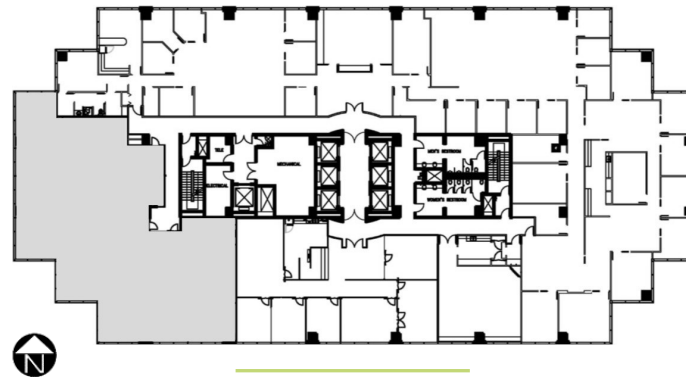

MILLENNIUM TOWER

15455 North Dallas Parkway | Addison, Texas

SUITE 1075/1080
6,204 RSF

DALLAS N TOLLWAY

ARAPAHO ROAD

LEASING TEAM

ELLIOT PRIEUR
eprieur@gaedeke.com
214.273.3333

ALLISON JOHNSTON
ajohnston@gaedeke.com
214.273.3322