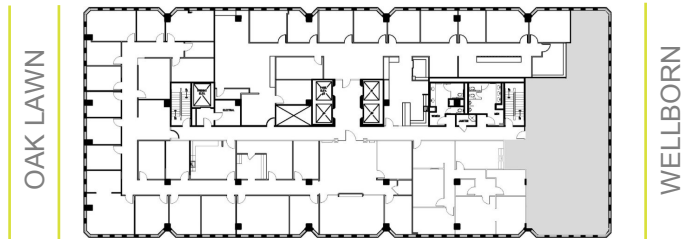

Suite 1010-1050 / 3,008 rsf

LEMMON

OAK LAWN

WELLBORN

RAWLINS

THE LEASING TEAM

ELLIOT PRIEUR

eprieur@gaedeke.com