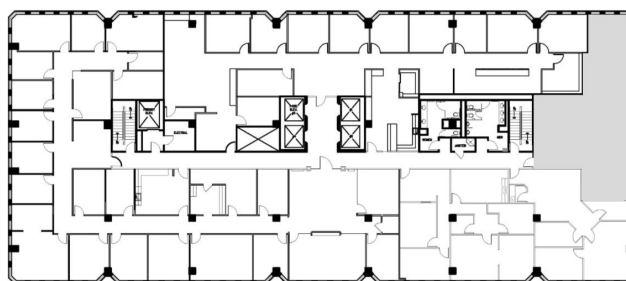

Suite 1050 / 1,681 rsf

THE LEASING TEAM

ELLIOT PRIEUR

eprieur@gaedeke.com
214.273.3333

ALLISON JOHNSTON

ajohnston@gaedeke.com
214.273.3322

LEMMON

WELLBORN