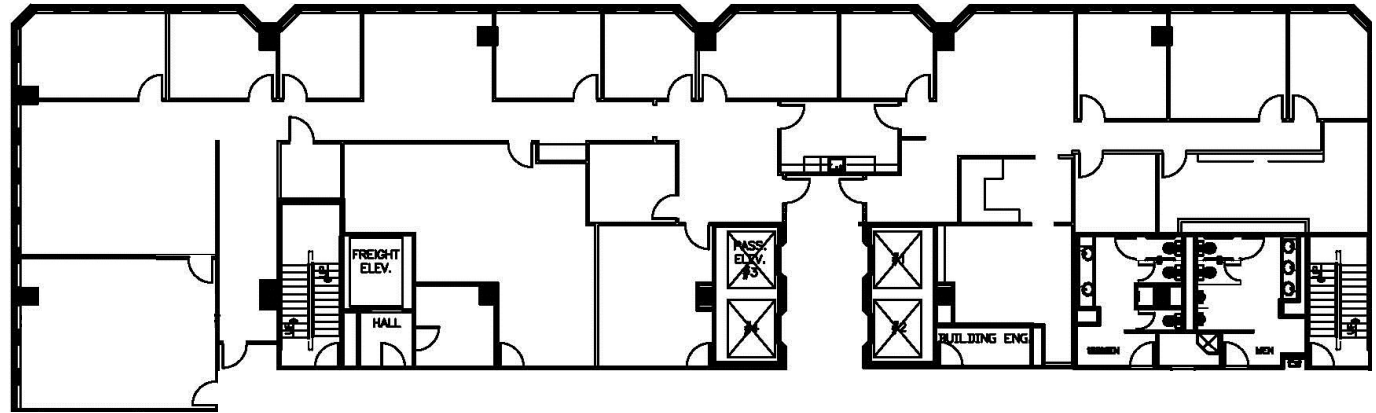

Suite 850 / 7,327 rsf

THE LEASING TEAM

ELLIOT PRIEUR

eprieur@gaedeke.com
214.273.3333

ALLISON JOHNSTON

ajohnston@gaedeke.com
214.273.3322

LEMMON

RAWLINS