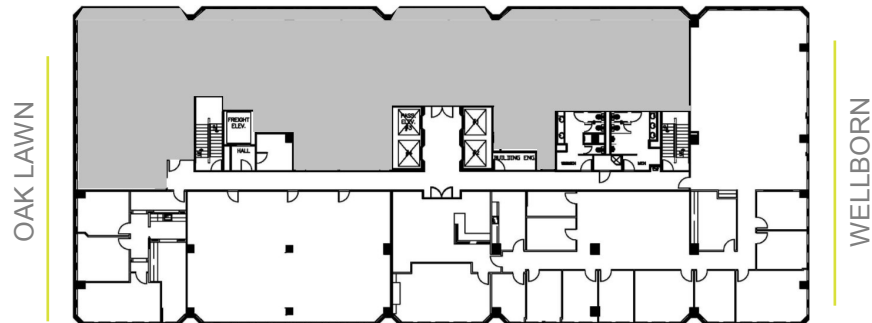

Suite 850 / 7,327 rsf

THE LEASING TEAM

ELLIOT PRIEUR

eprieur@gaedeke.com
214.273.3333

ALLISON JOHNSTON

ajohnston@gaedeke.com
214.273.3322

LEMMON

RAWLINS