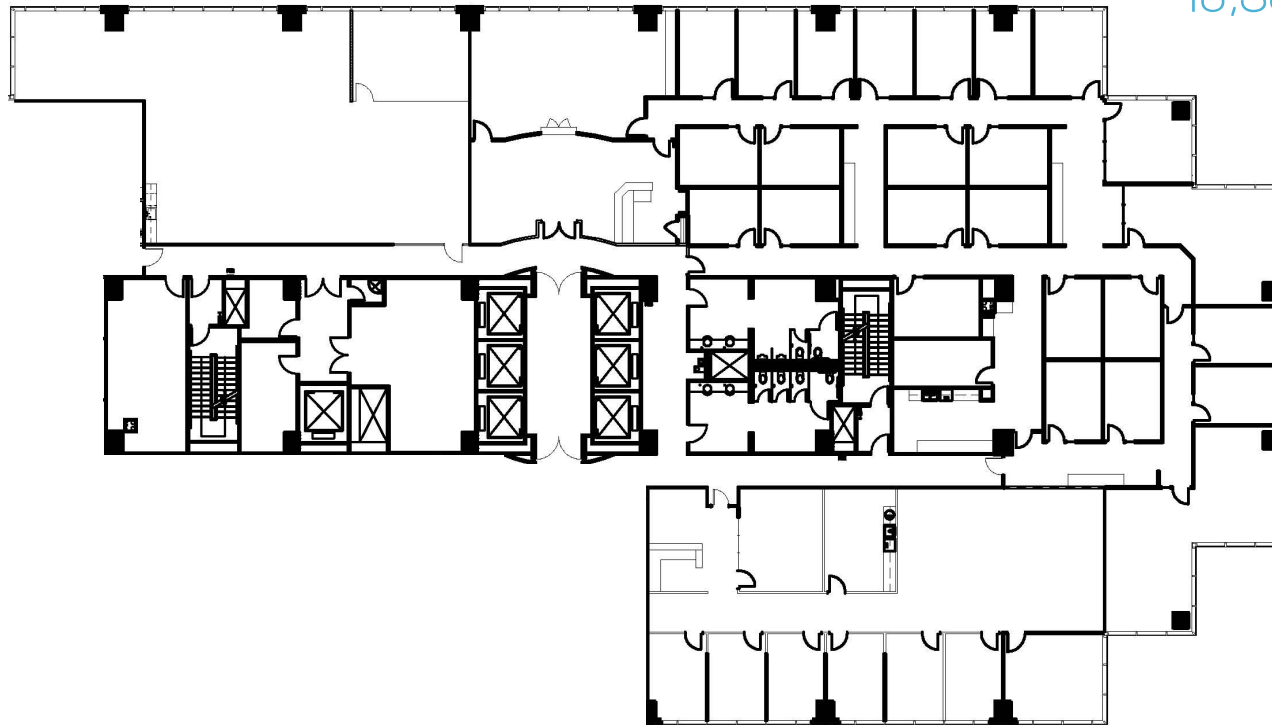

MILLENNIUM TOWER

15455 North Dallas Parkway | Addison, Texas

SUITE 300/325/375
16,363 RSF

DALLAS N TOLLWAY

ARAPAHO ROAD

LEASING TEAM

ELLIOT PRIEUR
eprieur@gaedeke.com
214.273.3333

ALLISON JOHNSTON
ajohnston@gaedeke.com
214.273.3322