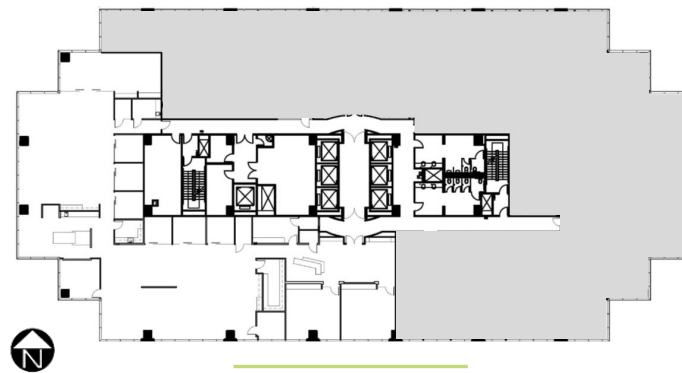

MILLENNIUM TOWER

15455 North Dallas Parkway | Addison, Texas

SUITE 300/325/375
16,363 RSF

DALLAS N TOLLWAY

ARAPAHO ROAD

LEASING TEAM

ELLIOT PRIEUR
eprieur@gaedeke.com
214.273.3333

ALLISON JOHNSTON
ajohnston@gaedeke.com
214.273.3322