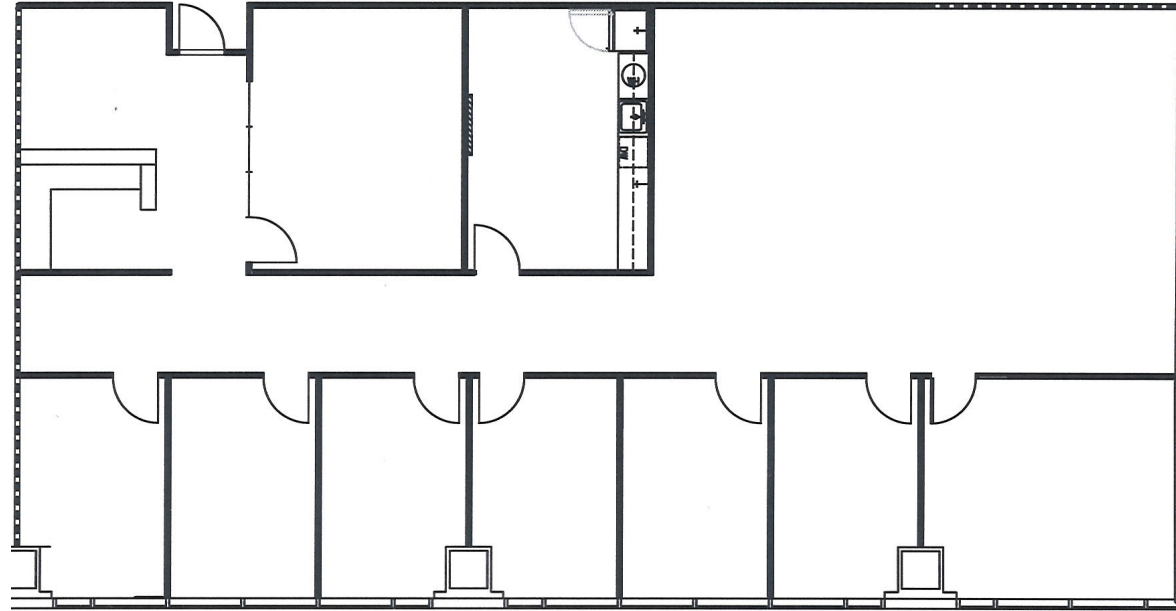

SUITE 325
3,679 RSF

DALLAS N TOLLWAY

ARAPAHO ROAD

LEASING TEAM

ELLIOT PRIEUR
eprieur@gaedeke.com
214.273.3333

ALLISON JOHNSTON
ajohnston@gaedeke.com
214.273.3322

gaedeke.com