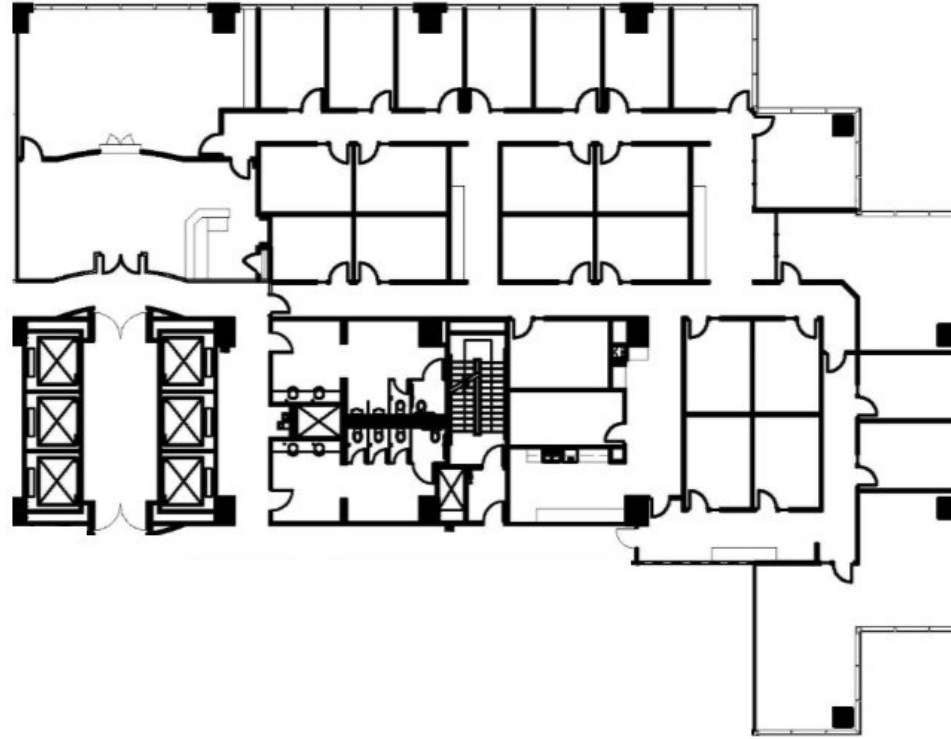

MILLENNIUM TOWER

15455 North Dallas Parkway | Addison, Texas

SUITE 300
9,633 RSF

DALLAS N TOLLWAY

ARAPAHO ROAD

LEASING TEAM

ELLIOT PRIEUR
eprieur@gaedeke.com
214.273.3333

ALLISON JOHNSTON
ajohnston@gaedeke.com
214.273.3322