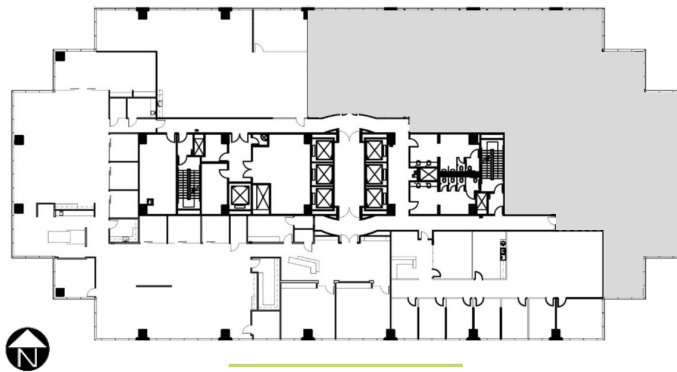

MILLENNIUM TOWER

15455 North Dallas Parkway | Addison, Texas

SUITE 300
9,633 RSF

DALLAS N TOLLWAY

ARAPAHO ROAD

LEASING TEAM

ELLIOT PRIEUR
eprieur@gaedeke.com
214.273.3333

ALLISON JOHNSTON
ajohnston@gaedeke.com
214.273.3322