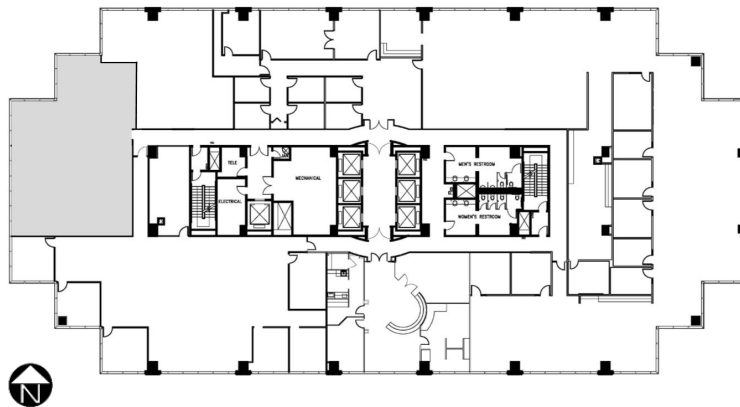

15455 North Dallas Parkway | Addison, Texas

MILLENNIUM TOWER

SUITE 780
2,722 RSF

ARAPAHO ROAD

DALLAS N TOLLWAY

LEASING TEAM

ELLIOT PRIEUR
eprieur@gaedeke.com
214.273.3333

ALLISON JOHNSTON
ajohnston@gaedeke.com
214.273.3322