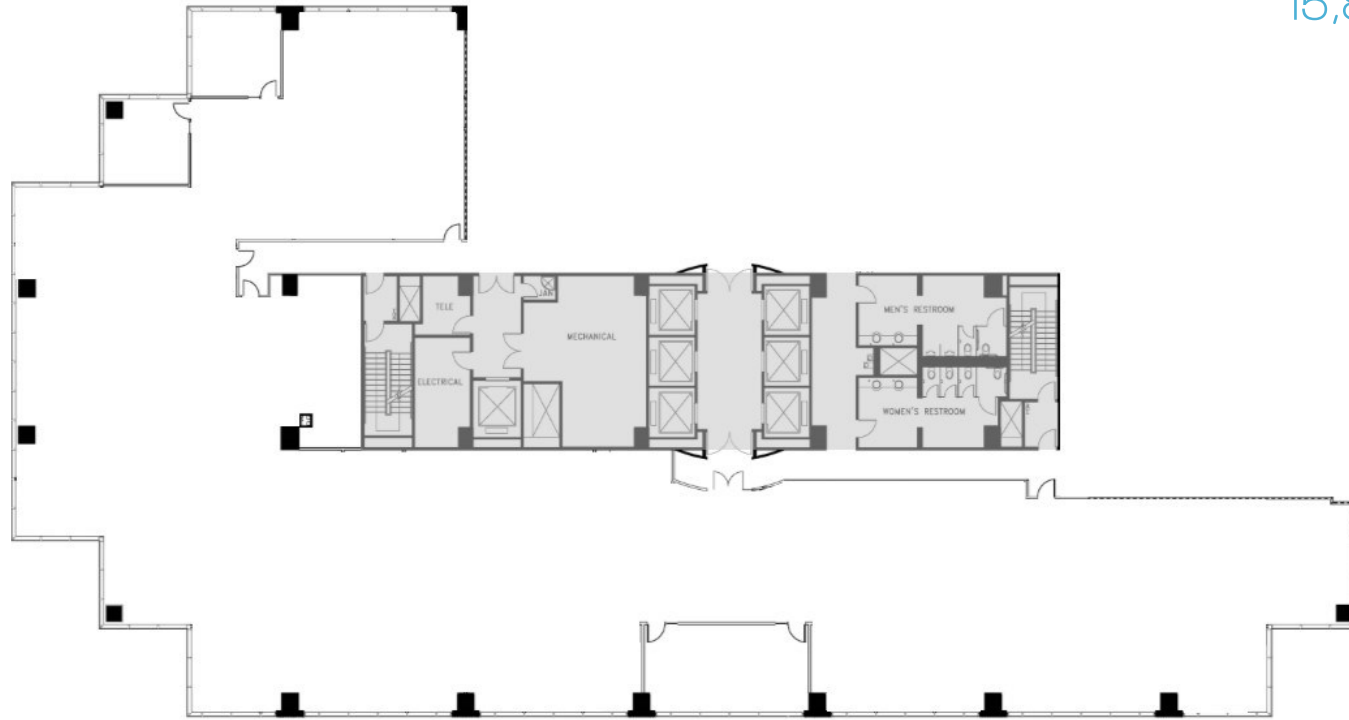

SUITE 1250
15,870 RSF

DALLAS N TOLLWAY

ARAPAHO ROAD

LEASING TEAM

ELLIOT PRIEUR
eprieur@gaedeke.com
214.273.3333

ALLISON JOHNSTON
ajohnston@gaedeke.com
214.273.3322

gaedeke.com