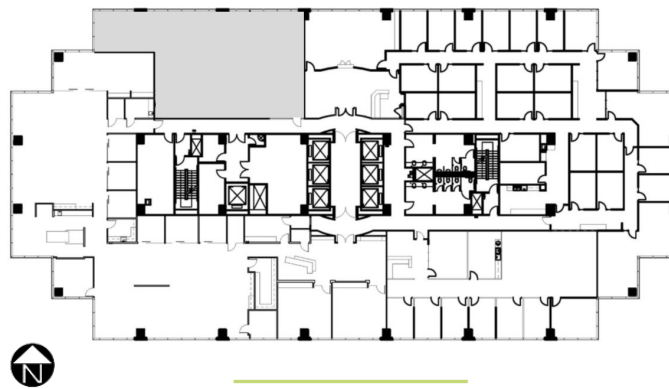

15455 North Dallas Parkway | Addison, Texas

MILLENNIUM TOWER

SUITE 375
3,051 RSF

DALLAS N TOLLWAY

ARAPAHO ROAD

LEASING TEAM

ELLIOT PRIEUR
eprieur@gaedeke.com
214.273.3333

ALLISON JOHNSTON
ajohnston@gaedeke.com
214.273.3322