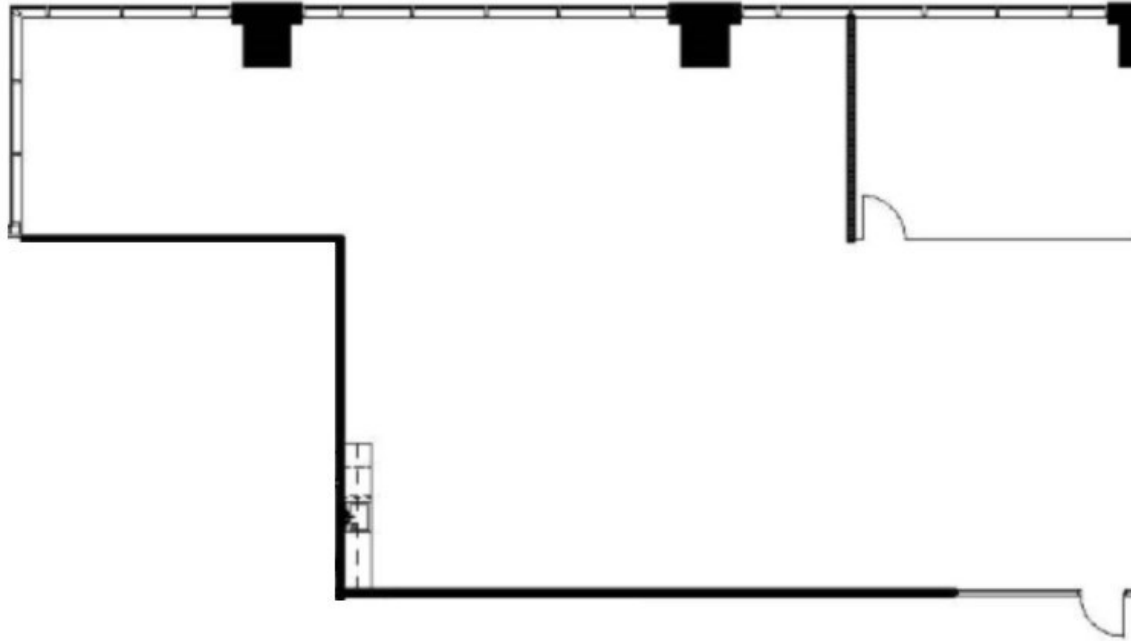

15455 North Dallas Parkway | Addison, Texas

MILLENNIUM TOWER

SUITE 375
3,051 RSF

DALLAS N TOLLWAY

ARAPAHO ROAD

LEASING TEAM

ELLIOT PRIEUR
eprieur@gaedeke.com
214.273.3333

ALLISON JOHNSTON
ajohnston@gaedeke.com
214.273.3322