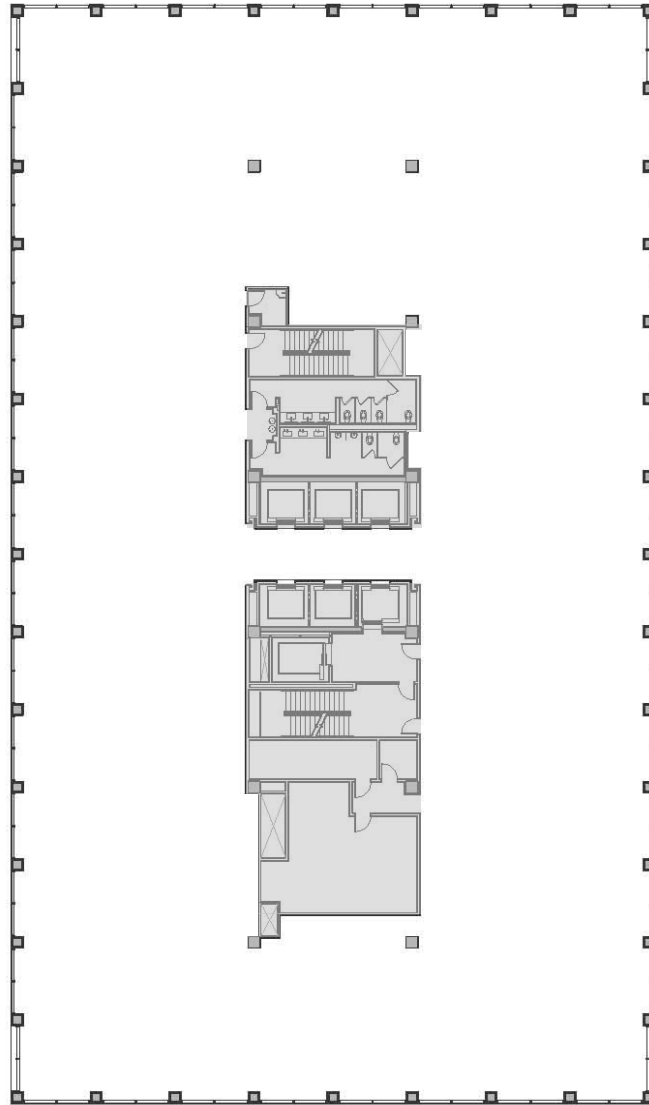

LEGACY WEST

LEASING TEAM

ELLIOT PRIEUR
eprieur@gaedeke.com
214.273.3333

ALLISON JOHNSTON
ajohnston@gaedeke.com
214.273.3322

gaedeke.com

Levels 5-7
25,343 RSF

SAM RAYBURN TOLLWAY (121)

LEGACY DRIVE