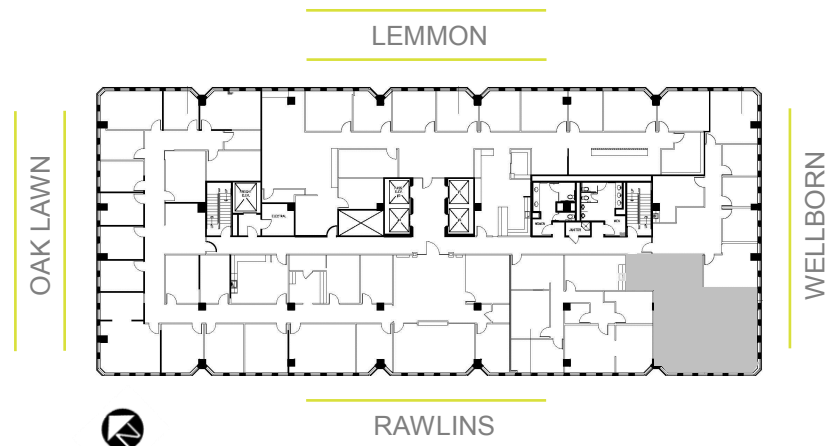

REGENCY PLAZA

3710 Rawlins Street, Dallas, Texas

Suite 1010 / 1,327 rsf

THE LEASING TEAM

ELLIOT PRIEUR

eprieur@gaedeke.com
214.273.3333

ALLISON JOHNSTON

ajohnston@gaedeke.com
214.273.3322