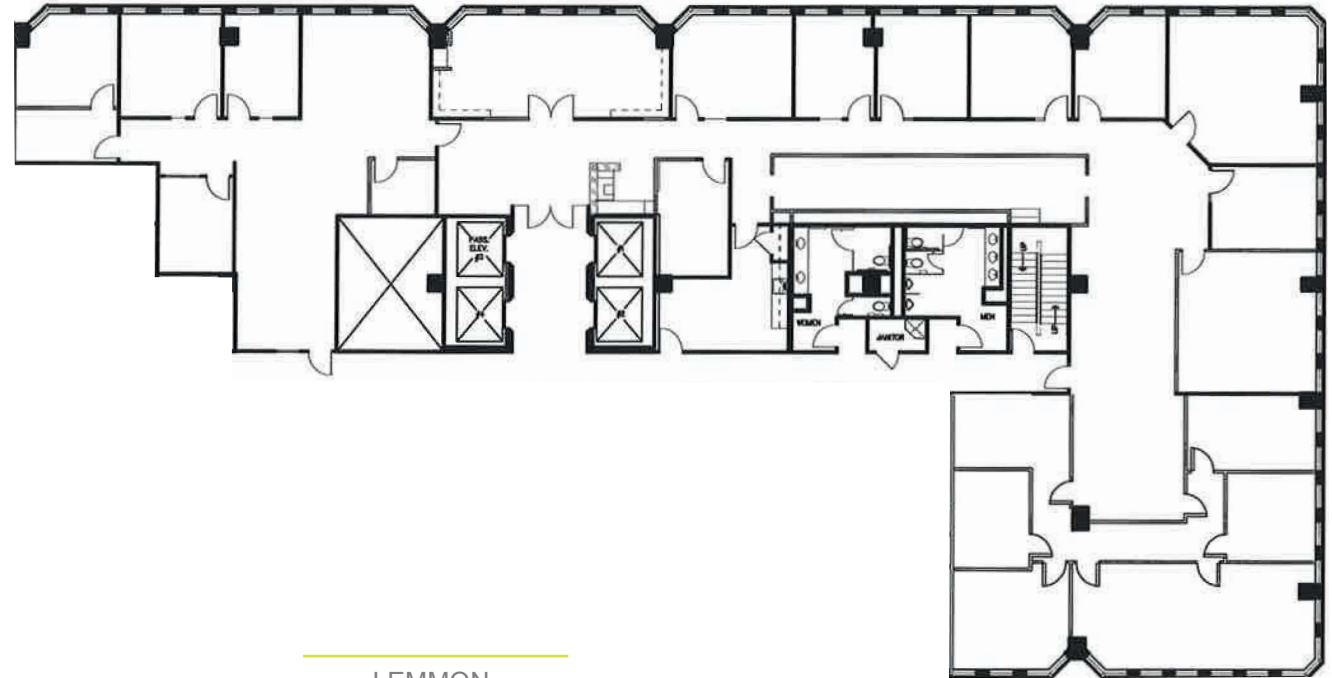

# REGENCY PLAZA

3710 Rawlins Street, Dallas, Texas

Suite 1400 / 9,231 rsf