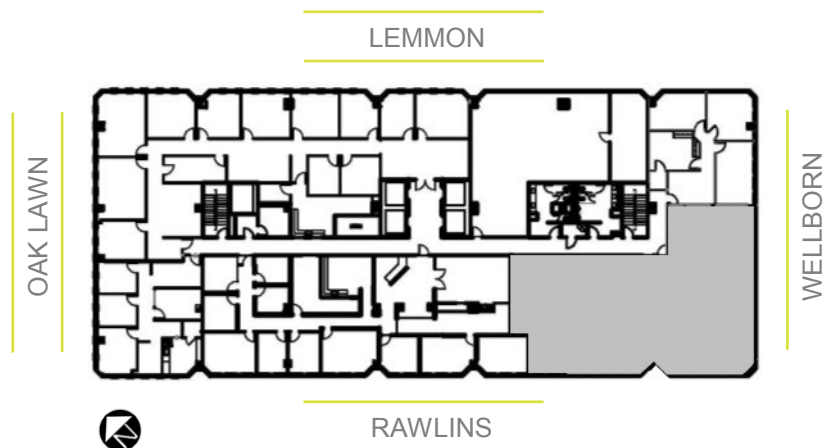

REGENCY PLAZA

3710 Rawlins Street, Dallas, Texas

Suite 901 / 3,725 rsf

THE LEASING TEAM

ELLIOT PRIEUR

eprieur@gaedeke.com
214.273.3333

ALLISON JOHNSTON

ajohnston@gaedeke.com
214.273.3322

gaedeke.com