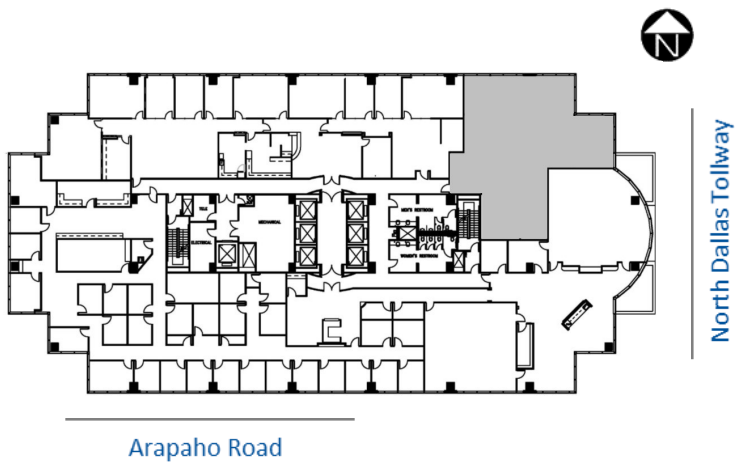

Millennium Tower

15455 North Dallas Parkway, Addison, Texas 75001

Suite 1350 - 3,202 rsf

LEASING INFORMATION:

Elliot Prieur 214.273.3333
Allison Johnston 214.273.3322