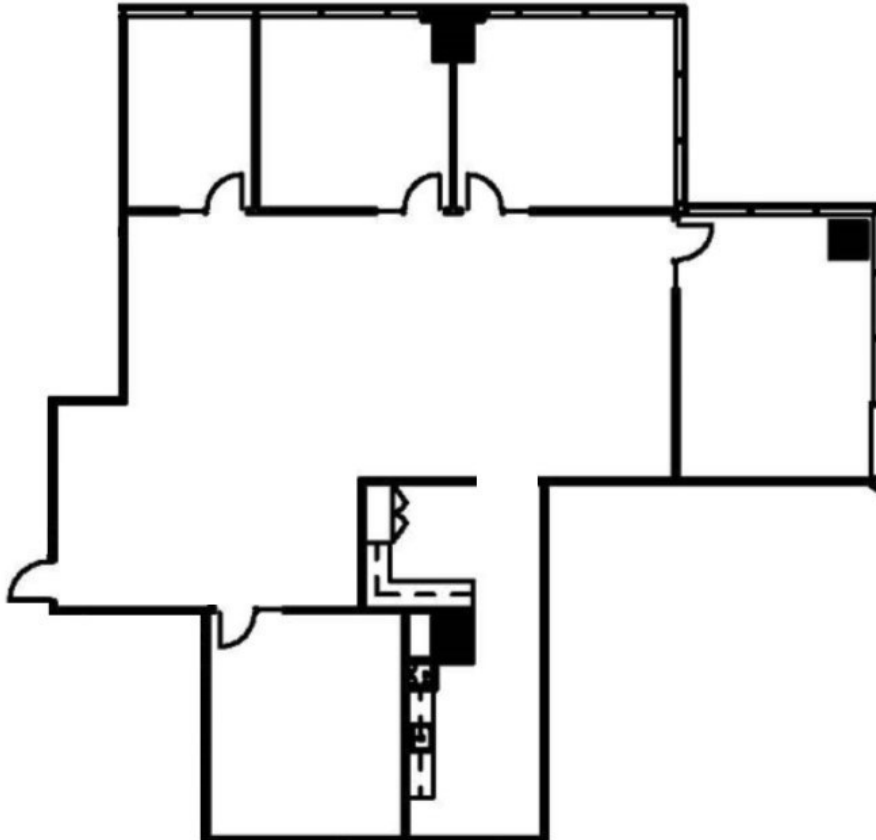

Millennium Tower

15455 North Dallas Parkway, Addison, Texas 75001

Suite 1350 - 3,202 rsf

LEASING INFORMATION:

Elliot Prieur 214.273.3333
Allison Johnston 214.273.3322