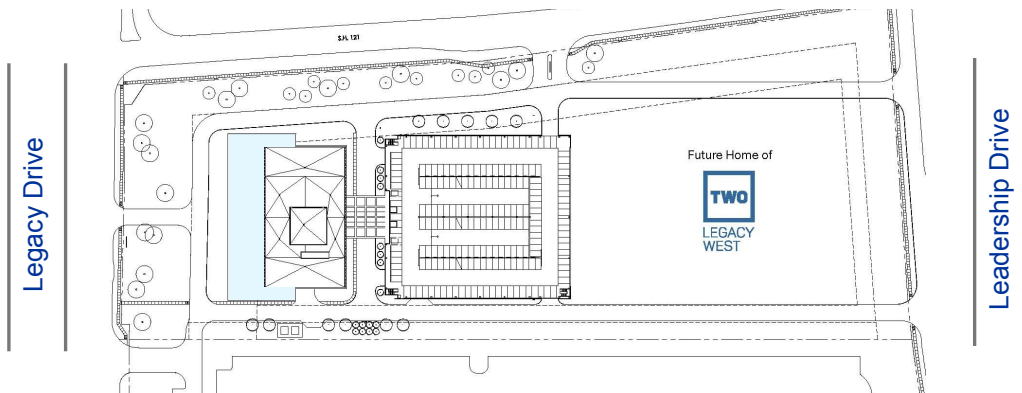

# One Legacy West

SE Corner of Legacy Drive & Highway 121, Plano, TX

## Floor 5 thru 7 - 25,343 rsf