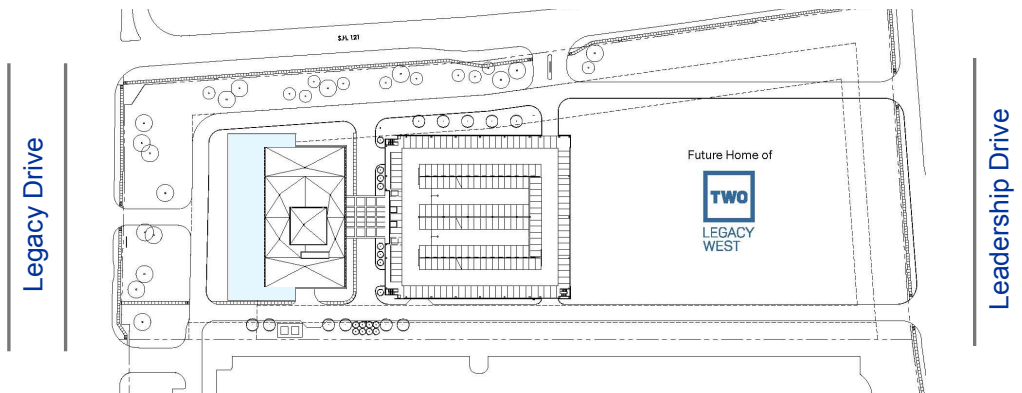

One Legacy West

SE Corner of Legacy Drive & Highway 121, Plano, TX

Floor 4 thru 7 - 25,343 rsf

LEASING INFORMATION:

Elliot Prieur 214.273.3333
Allison Johnston 214.273.3322