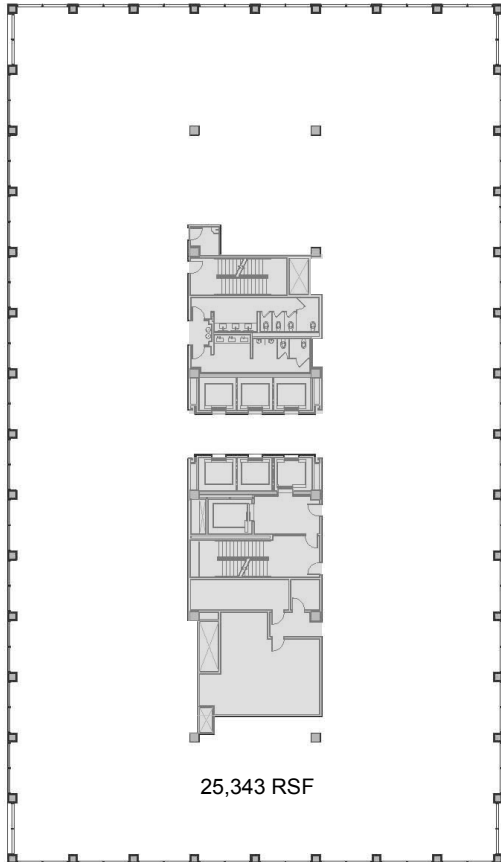

One Legacy West

SE Corner of Legacy Drive & Highway 121, Plano, TX

Floor 4 thru 7 - 25,343 rsf

LEASING INFORMATION:

Elliot Prieur 214.273.3333
Allison Johnston 214.273.3322