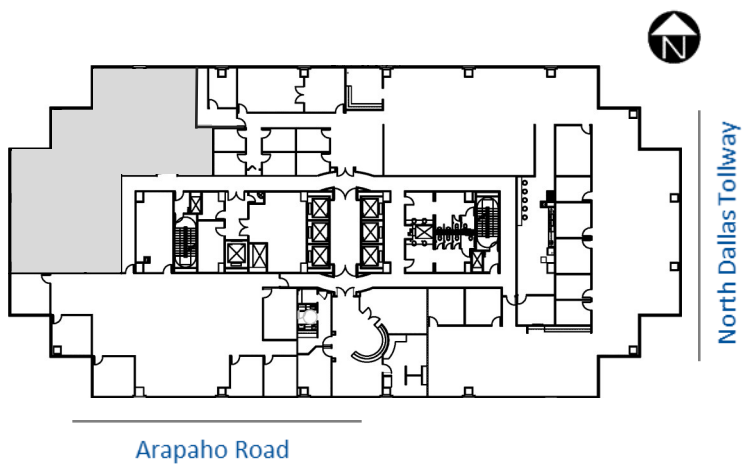

Millennium Tower

15455 North Dallas Parkway, Addison, Texas 75001

Suite 775 - 4,339 rsf

LEASING INFORMATION:

Elliot Prieur 214.273.3333
Allison Johnston 214.273.3322