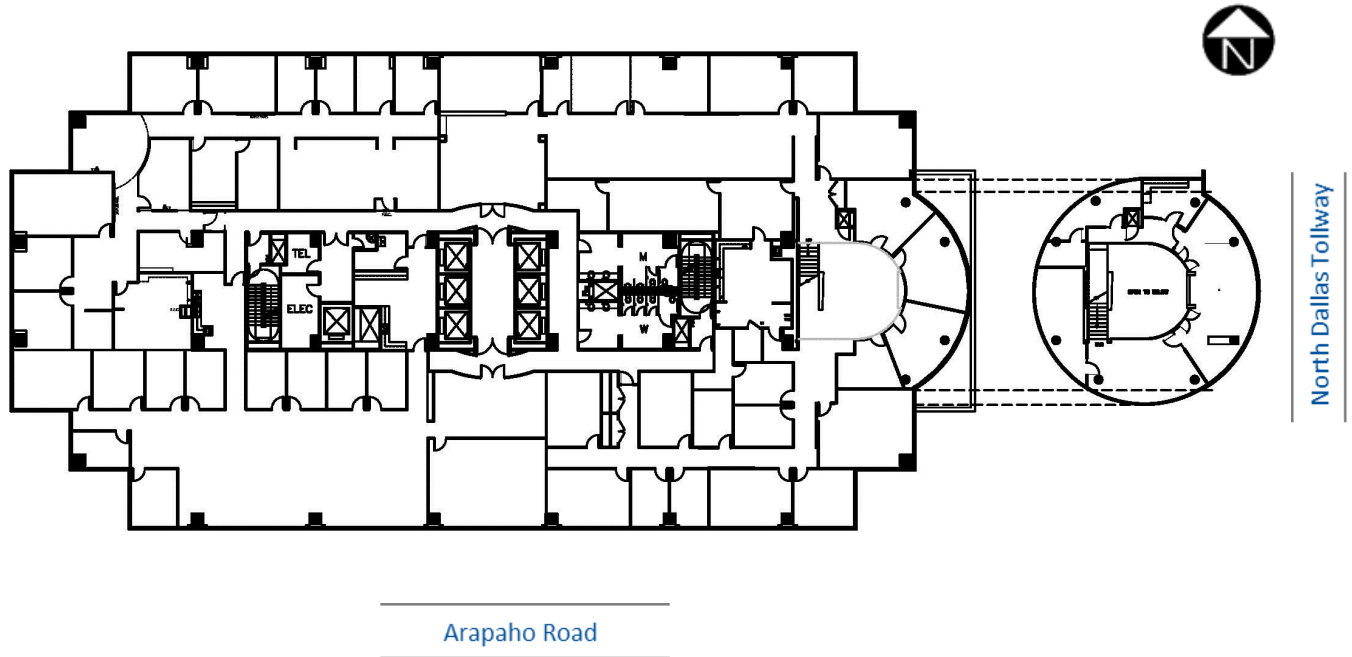

Millennium Tower

15455 North Dallas Parkway, Addison, Texas 75001

14th Floor - 29,337 rsf

LEASING INFORMATION:

Elliot Prieur 214.273.3333

Allison Johnston 214.273.3322