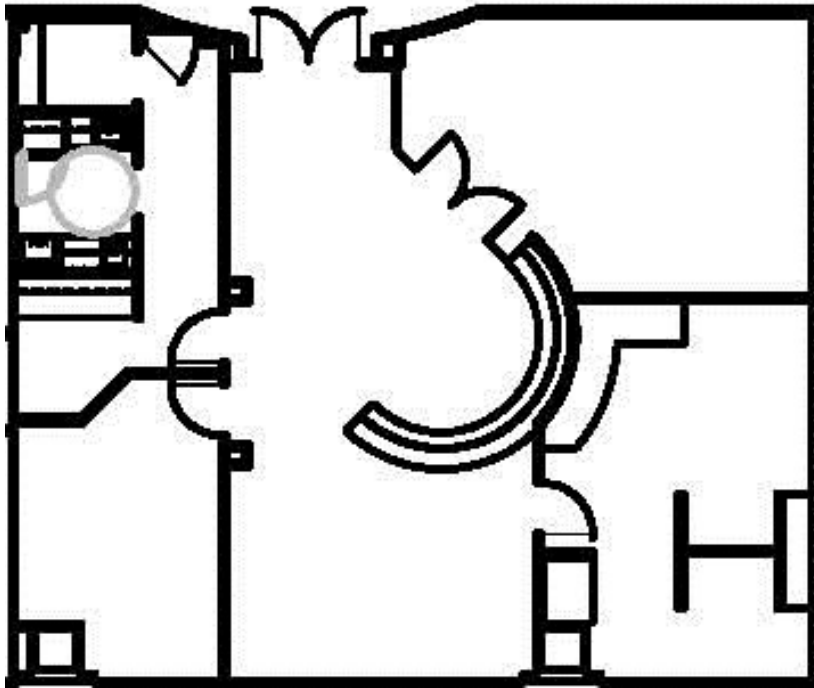

# Millennium Tower

15455 North Dallas Parkway, Addison, Texas 75001

## Suite 725 - 2,265 rsf