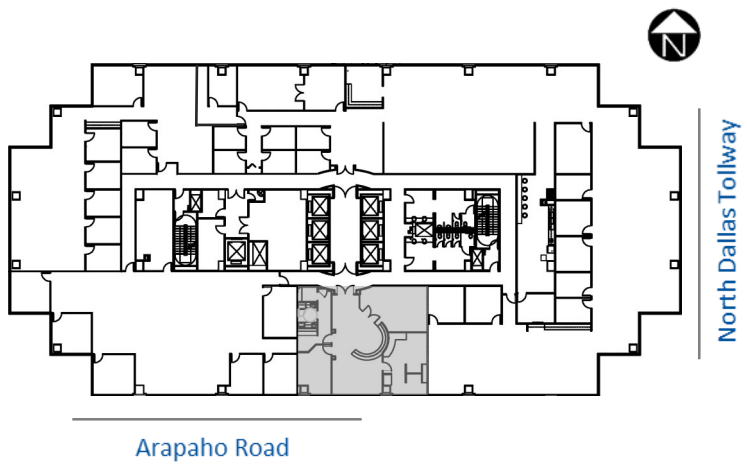

# Millennium Tower

15455 North Dallas Parkway, Addison, Texas 75001

## Suite 725 - 2,265 rsf