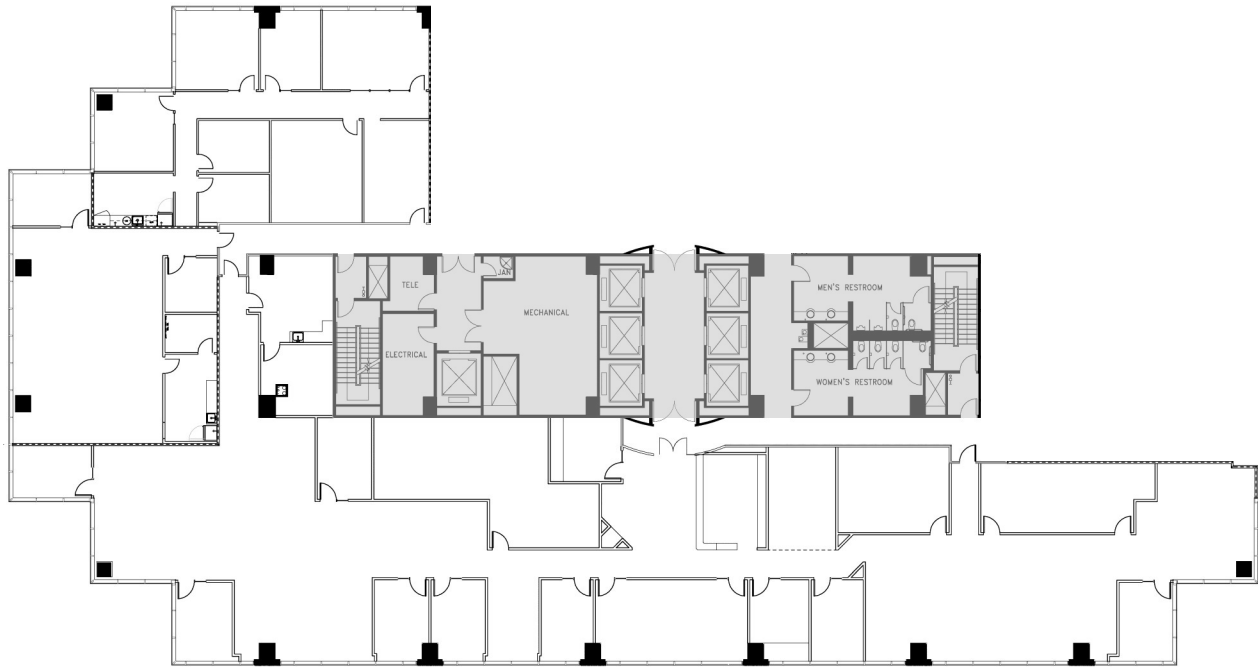

Millennium Tower

15455 North Dallas Parkway, Addison, Texas 75001

Suite 1250 / 1275 / 1280 - 15,870 rsf

North Dallas Tollway

Arapaho Road

LEASING INFORMATION:

Elliot Prieur 214.273.3333
Allison Johnston 214.273.3322