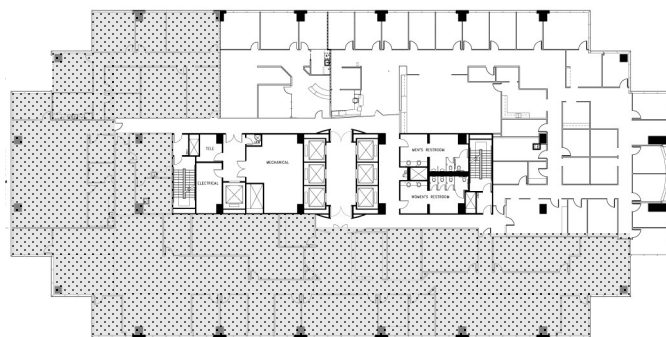

Millennium Tower

15455 North Dallas Parkway, Addison, Texas 75001

Suite 1250 / 1275 / 1280 - 15,870 rsf

North Dallas Tollway

Arapaho Road

LEASING INFORMATION:

Elliot Prieur 214.273.3333
Allison Johnston 214.273.3322