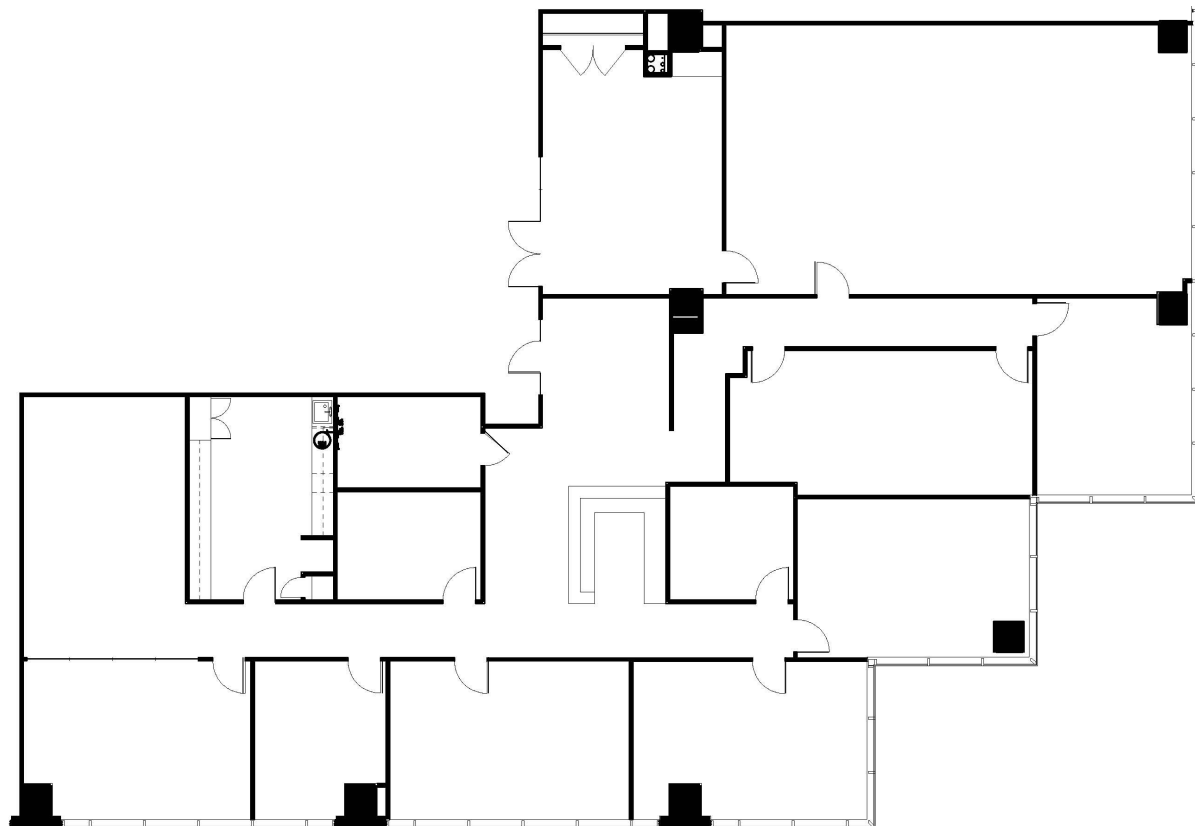

Millennium Tower

15455 North Dallas Parkway, Addison, Texas 75001

Suite 425 - 6,940 rsf

LEASING INFORMATION:

Elliot Prieur 214.273.3333
Allison Johnston 214.273.3322