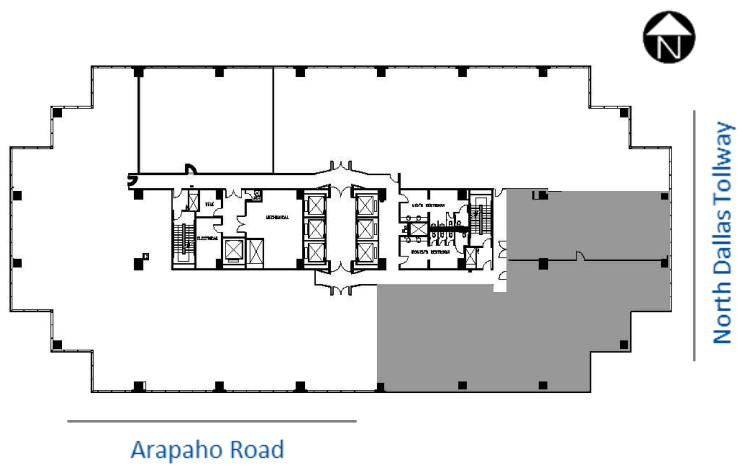

Millennium Tower

15455 North Dallas Parkway, Addison, Texas 75001

Suite 425 - 6,940 rsf

LEASING INFORMATION:

Elliot Prieur 214.273.3333
Allison Johnston 214.273.3322