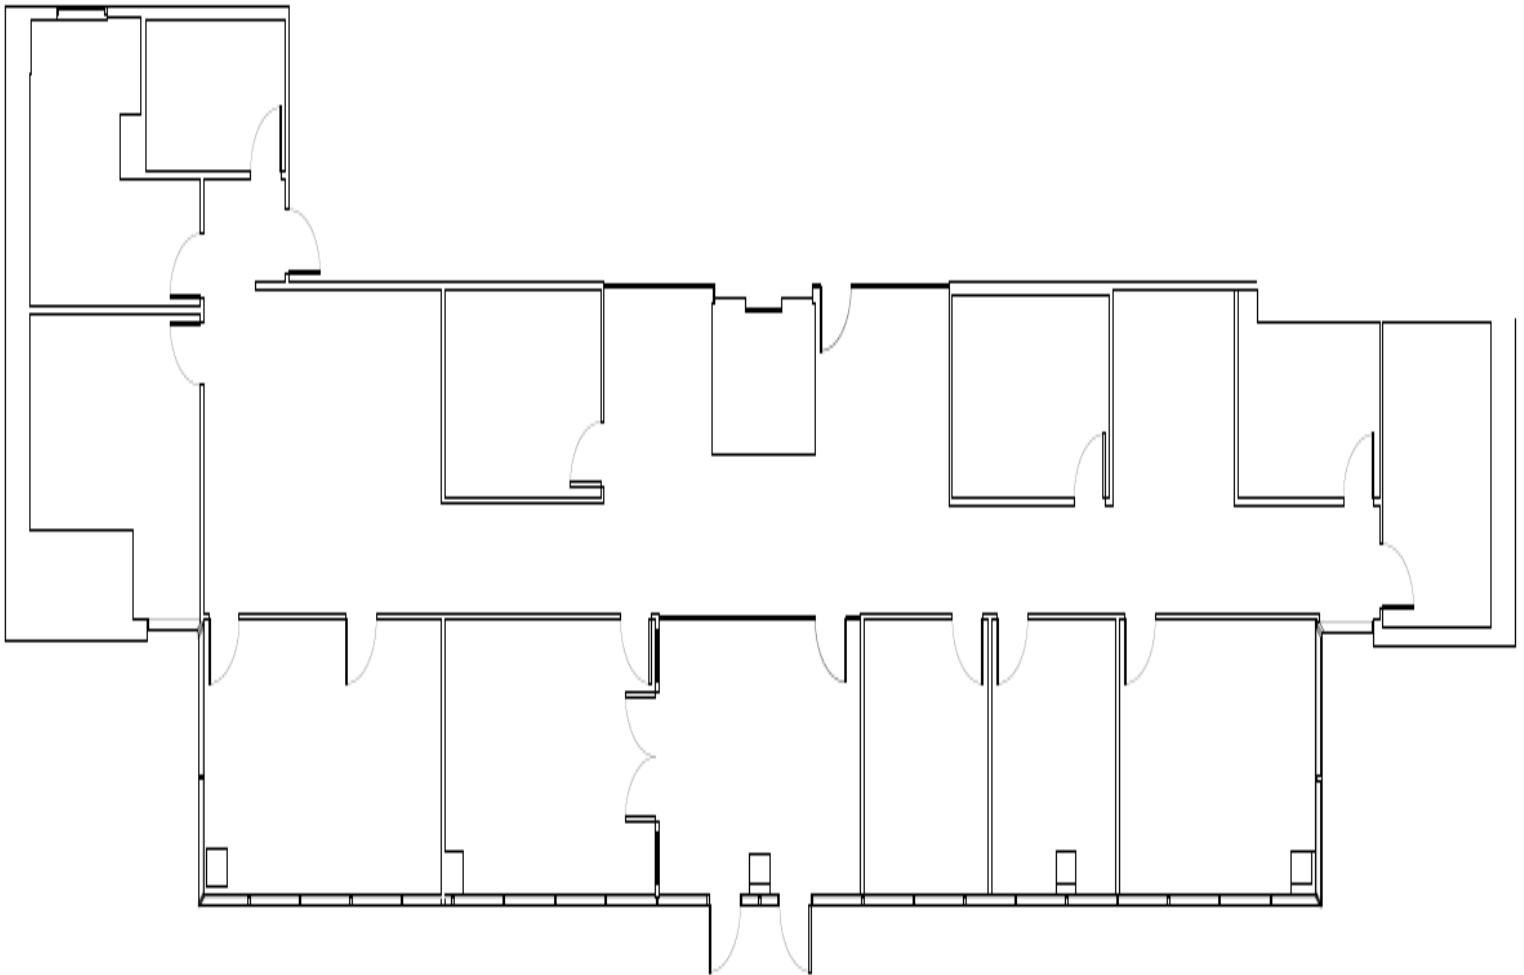

Museum Tower

150 West Flagler, Miami, FL 33131

Suite 2850 – 4,608 rsf

LEASING INFORMATION:

Kirk Fetter

786.999.8003