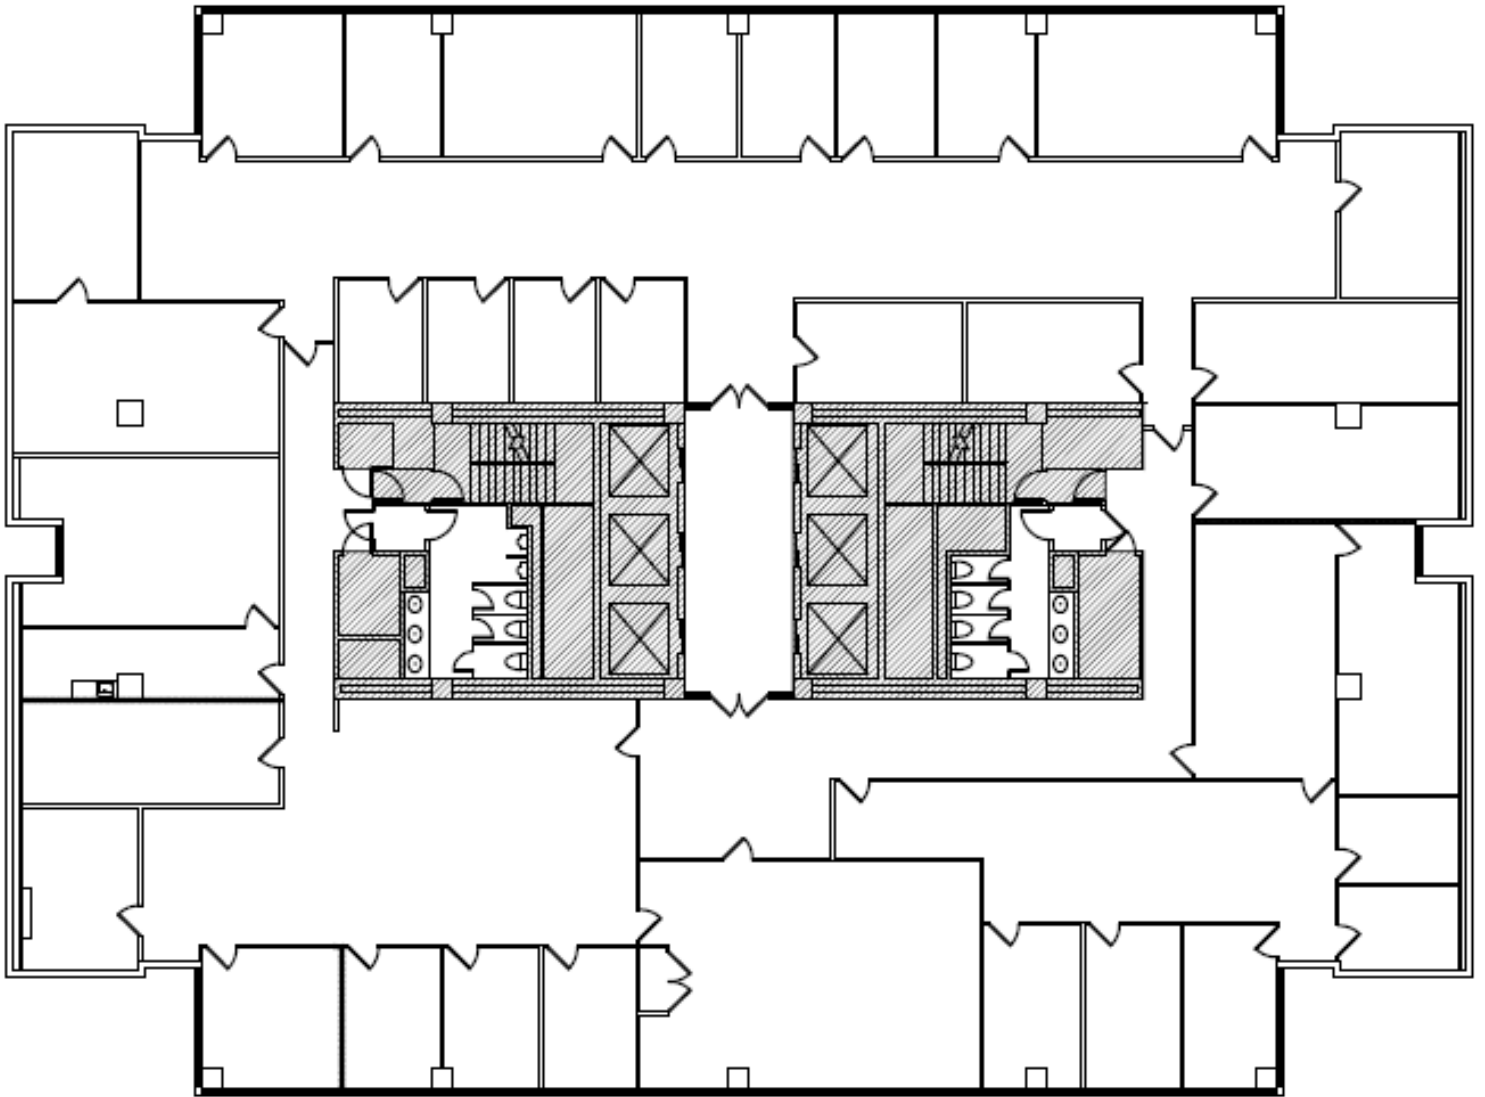

Museum Tower

150 West Flagler, Miami, FL 33131

Suite 1800– 10,178 rsf

LEASING INFORMATION:

Kirk Fetter

786.999.8003