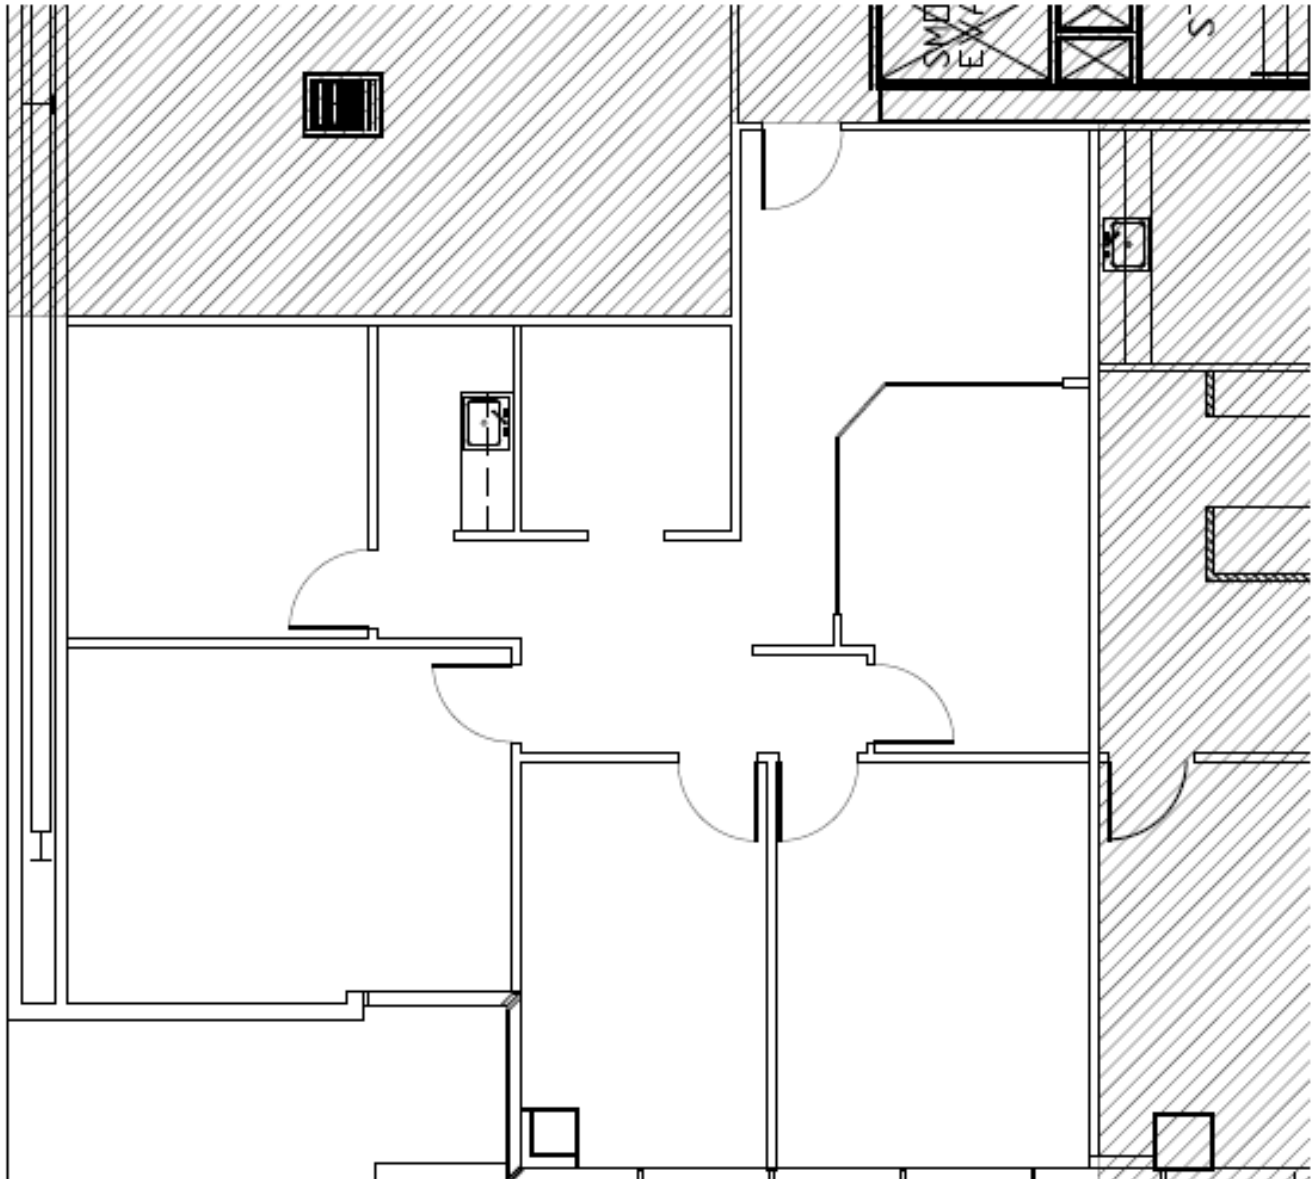

Museum Tower

150 West Flagler, Miami, FL 33131

Suite 1625– 1,175 rsf

LEASING INFORMATION:

Kirk Fetter

786.999.8003