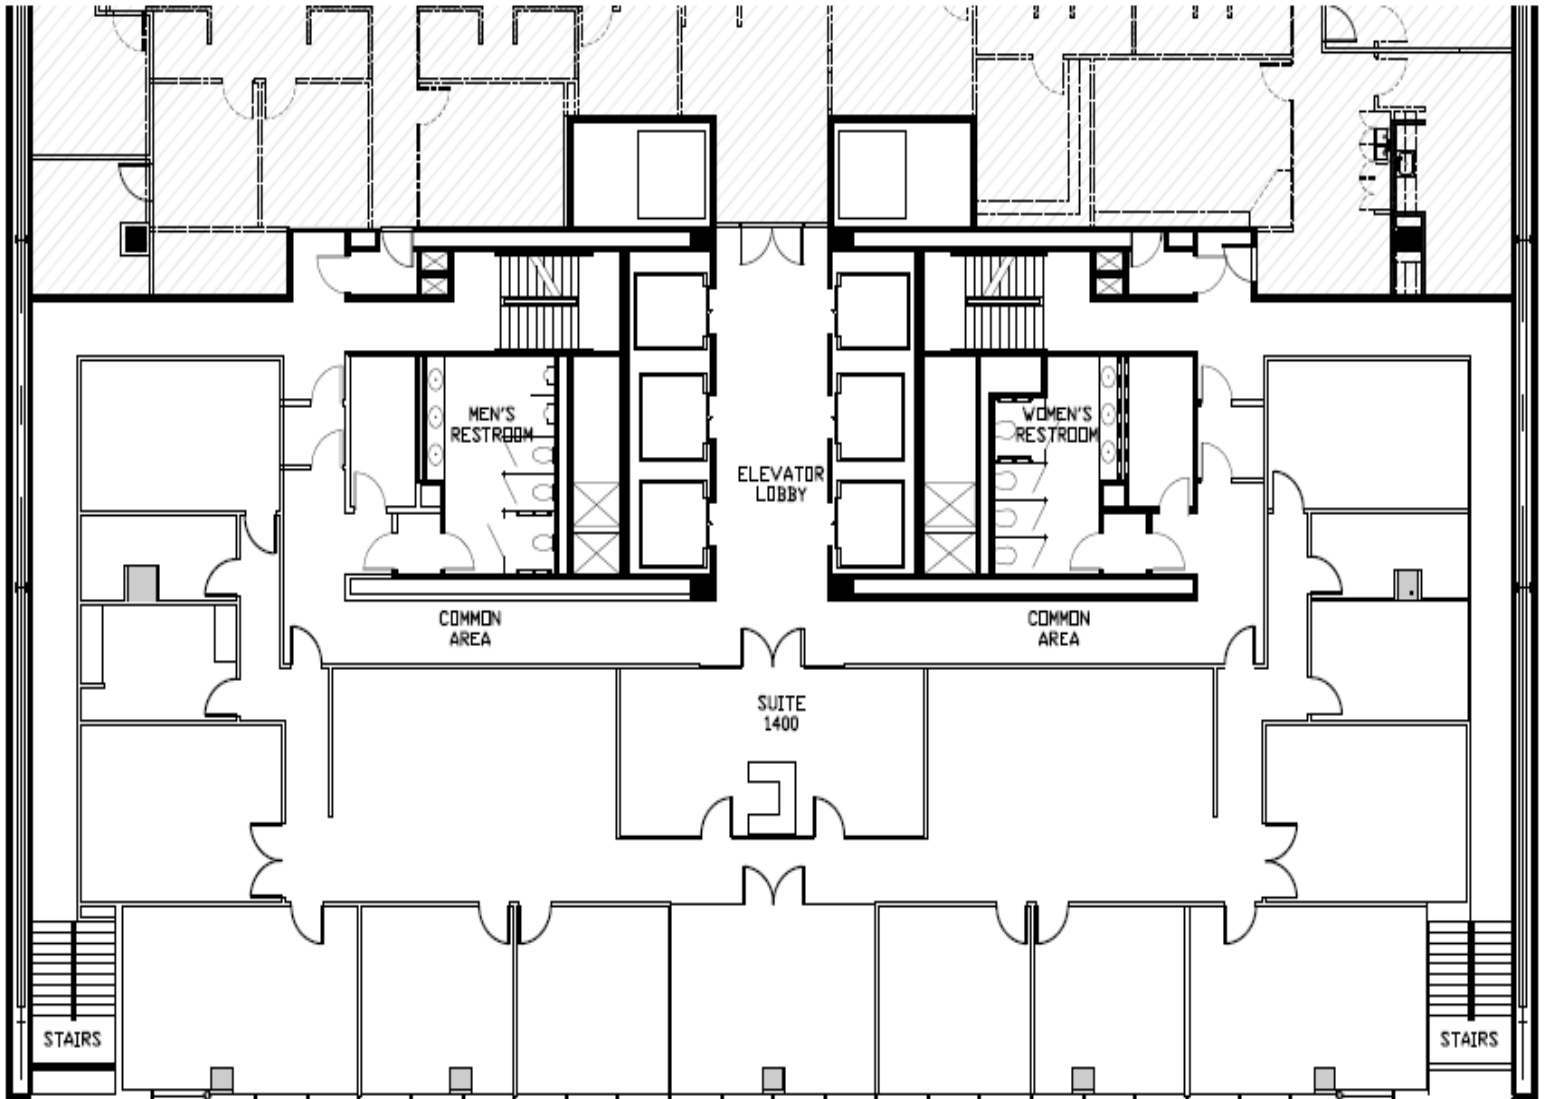

Museum Tower

150 West Flagler, Miami, FL 33131

Suite 1400– 6,504 rsf

LEASING INFORMATION:

Kirk Fetter

786.999.8003