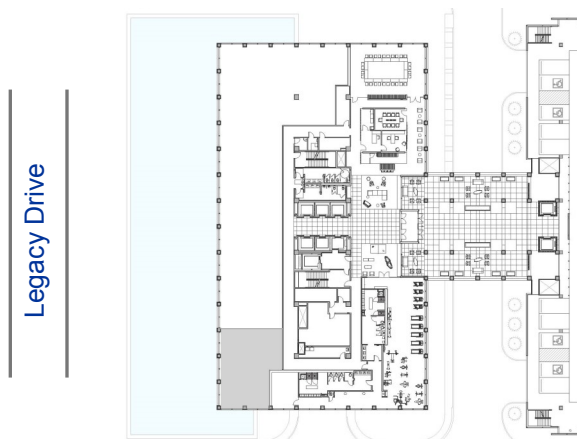

One Legacy West

SE Corner of Legacy Drive & Highway 121, Plano, TX

Suite 240 - 2,161 rsf

LEASING INFORMATION:

Elliot Prieur 214.273.3333
Allison Johnston 214.273.3322