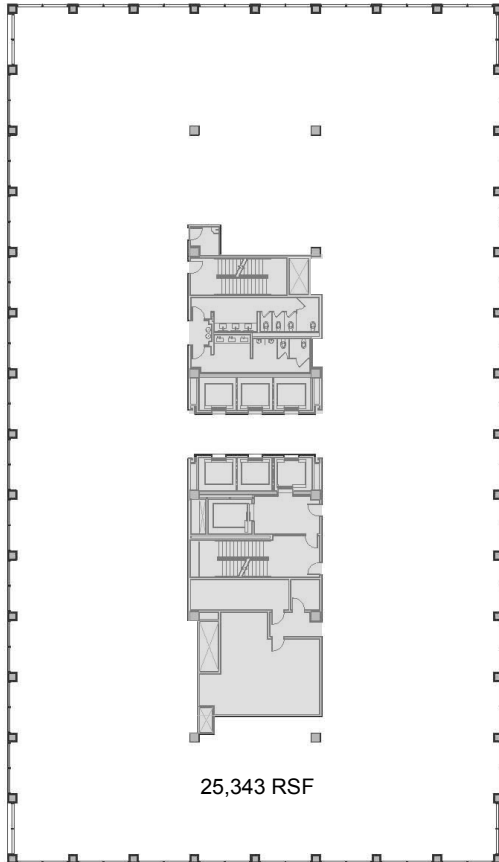

One Legacy West

SE Corner of Legacy Drive & Highway 121, Plano, TX

Floor 3 thru 7 - 25,343 rsf

LEASING INFORMATION:

Elliot Prieur 214.273.3333
Allison Johnston 214.273.3322