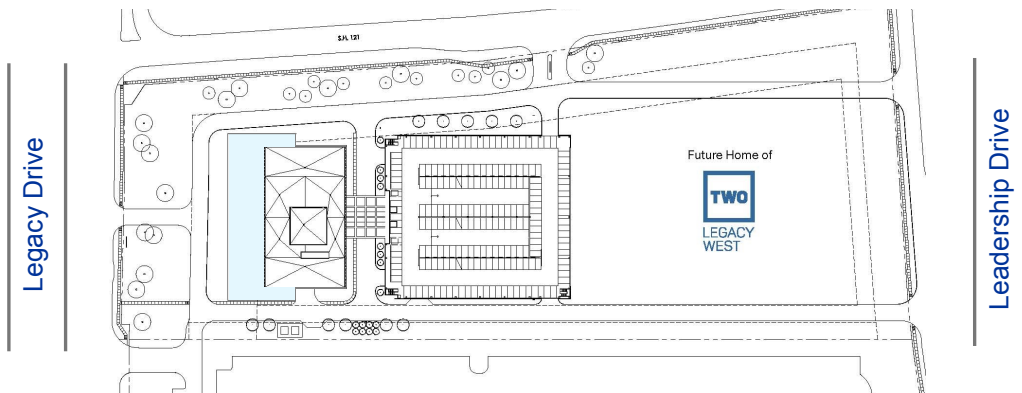

One Legacy West

SE Corner of Legacy Drive & Highway 121, Plano, TX

Floor 3 thru 7 - 25,343 rsf

LEASING INFORMATION:

Elliot Prieur 214.273.3333
Allison Johnston 214.273.3322