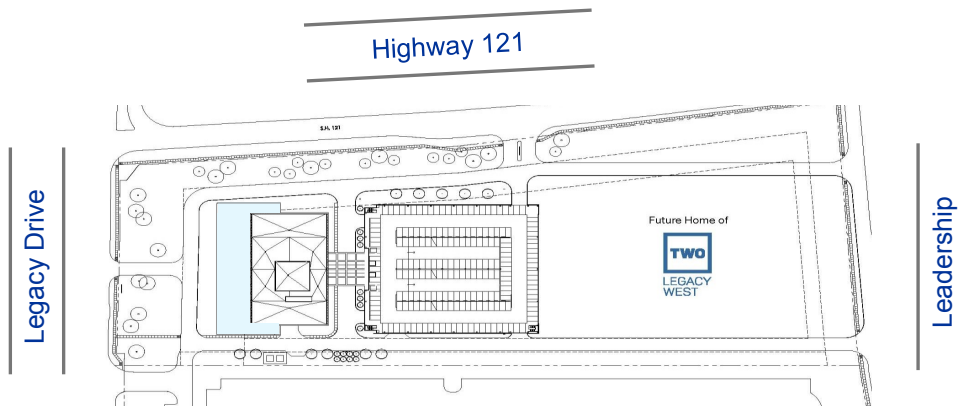

One Legacy West

SE Corner of Legacy Drive & Highway 121, Plano, TX

Suite 150 - 5,539 rsf

LEASING INFORMATION:

Elliot Prieur 214.273.3333
Allison Johnston 214.273.3322