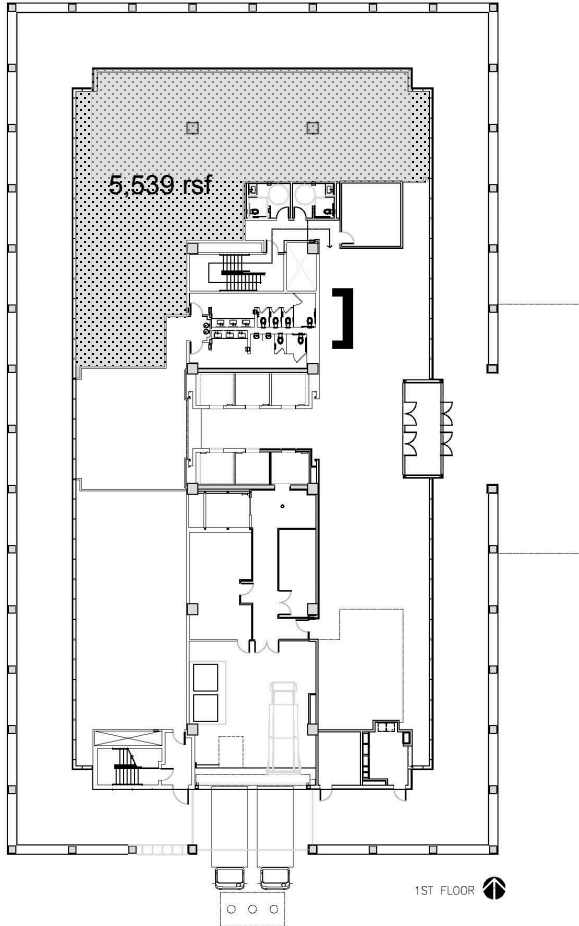

One Legacy West

SE Corner of Legacy Drive & Highway 121, Plano, TX

Suite 150 - 5,539 rsf

LEASING INFORMATION:

Elliot Prieur 214.273.3333
Allison Johnston 214.273.3322