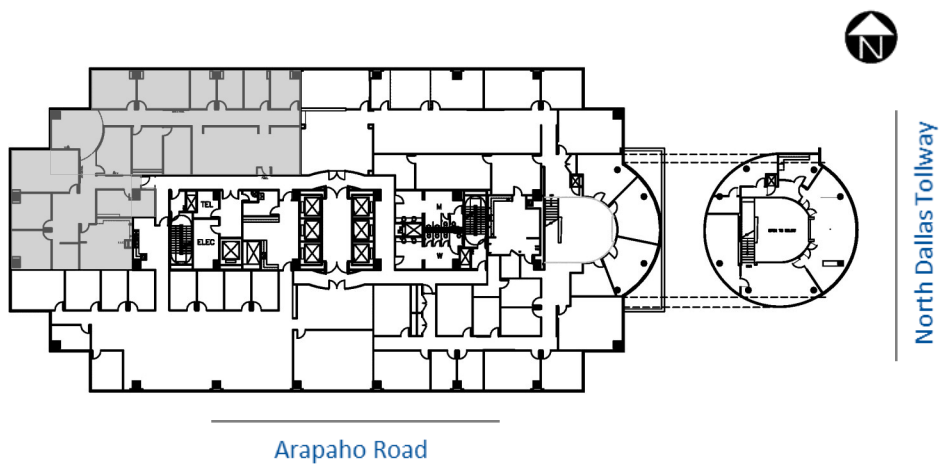

Millennium Tower

15455 North Dallas Parkway, Addison, Texas 75001

Suite 1400 - 6,574 rsf

LEASING INFORMATION:

Elliot Prieur 214.273.3333
Allison Johnston 214.273.3322