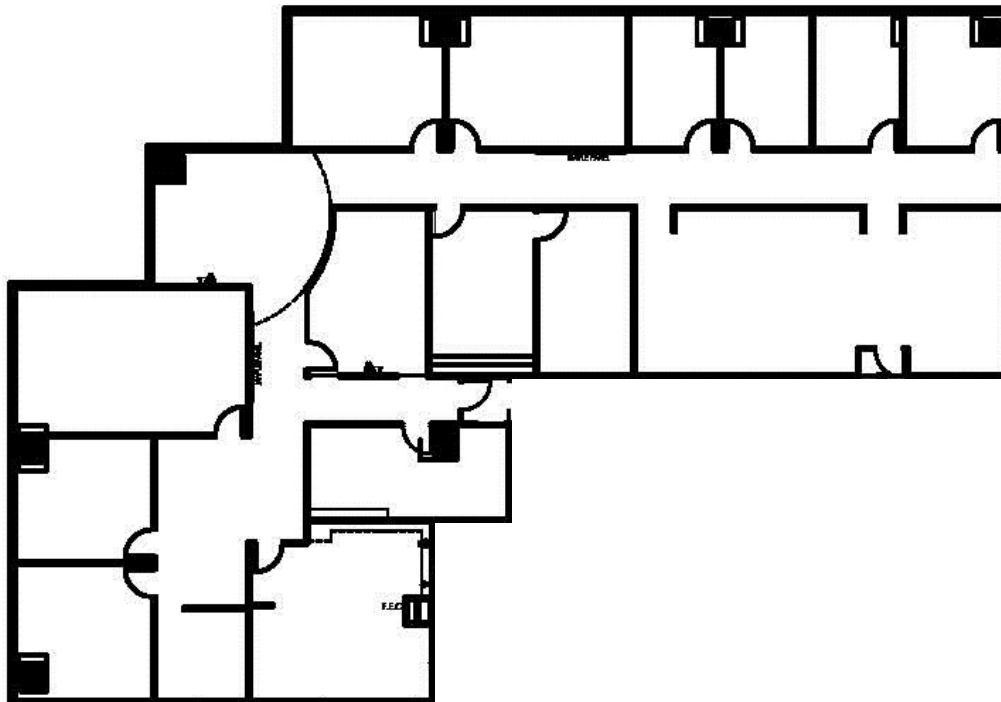

Millennium Tower

15455 North Dallas Parkway, Addison, Texas 75001

Suite 1400 - 6,574 rsf

LEASING INFORMATION:

Elliot Prieur 214.273.3333
Allison Johnston 214.273.3322