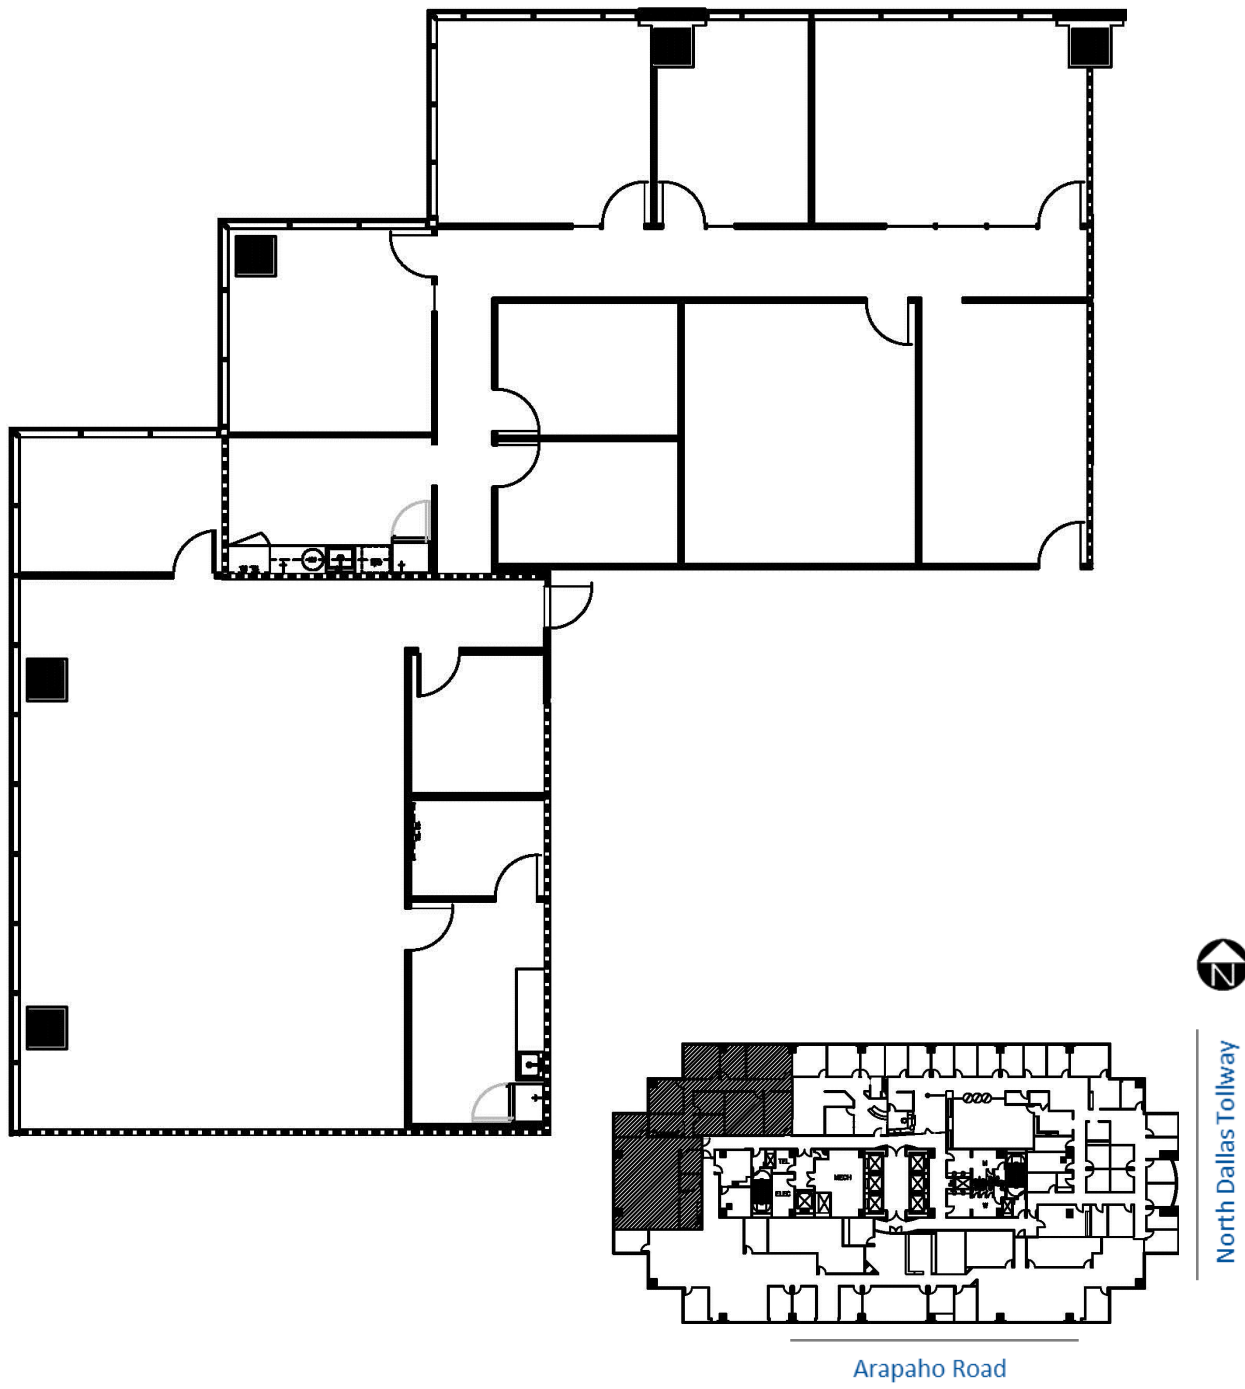

Millennium Tower

15455 North Dallas Parkway, Addison, Texas 75001

Suite 1275 / 1280 - 4,824 rsf

LEASING INFORMATION:

Elliot Prieur 214.273.3333
Allison Johnston 214.273.3322