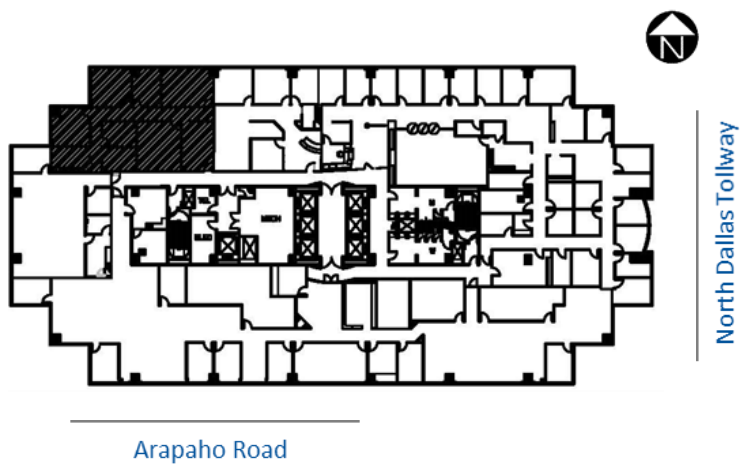

Millennium Tower

15455 North Dallas Parkway, Addison, Texas 75001

Suite 1280 - 2,721 rsf

LEASING INFORMATION:

Elliot Prieur 214.273.3333
Allison Johnston 214.273.3322