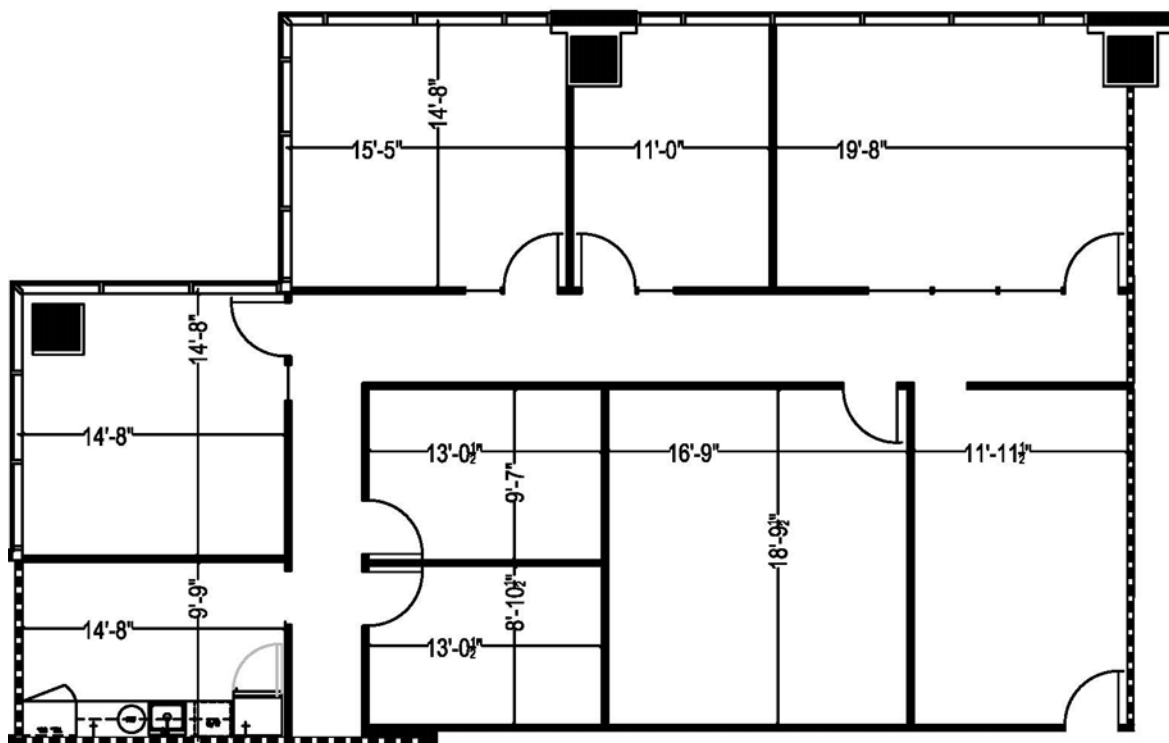

Millennium Tower

15455 North Dallas Parkway, Addison, Texas 75001

Suite 1280 - 2,721 rsf

LEASING INFORMATION:

Elliot Prieur 214.273.3333
Allison Johnston 214.273.3322