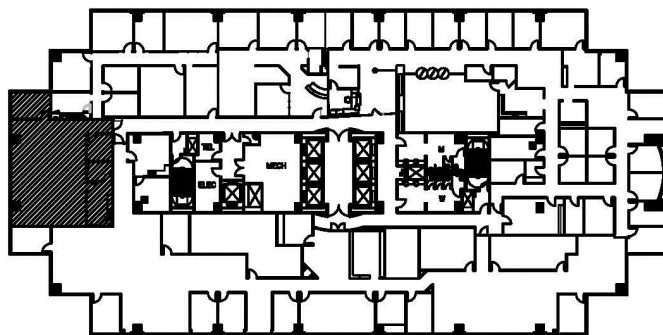

Millennium Tower

15455 North Dallas Parkway, Addison, Texas 75001

Suite 1275 - 2,103 rsf

Arapaho Road

North Dallas Tollway

LEASING INFORMATION:

Elliot Prieur 214.273.3333
Allison Johnston 214.273.3322