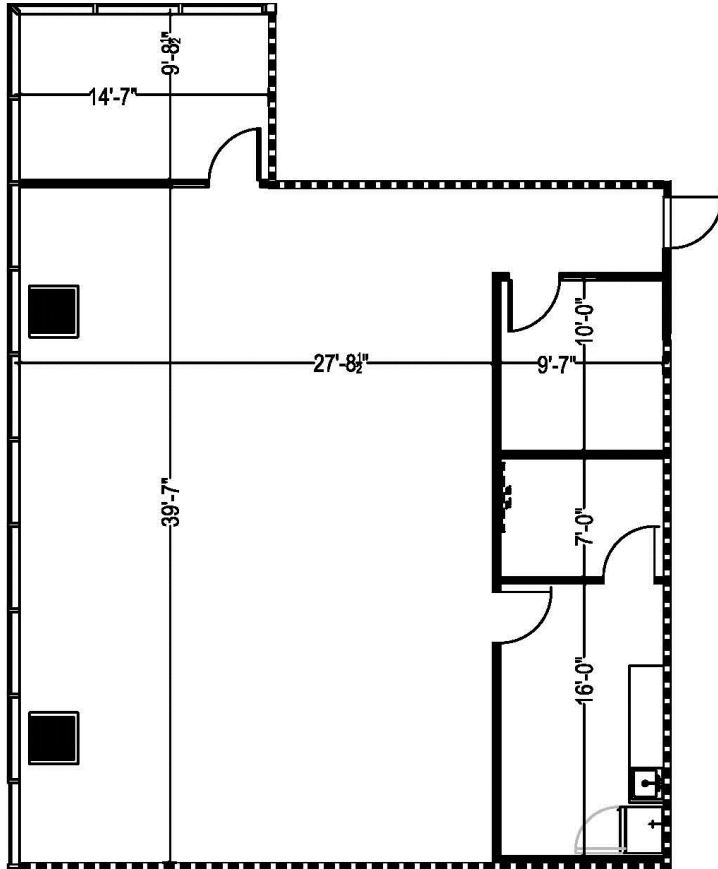

Millennium Tower

15455 North Dallas Parkway, Addison, Texas 75001

Suite 1275 - 2,103 rsf

Arapaho Road

North Dallas Tollway

LEASING INFORMATION:

Elliot Prieur 214.273.3333
Allison Johnston 214.273.3322