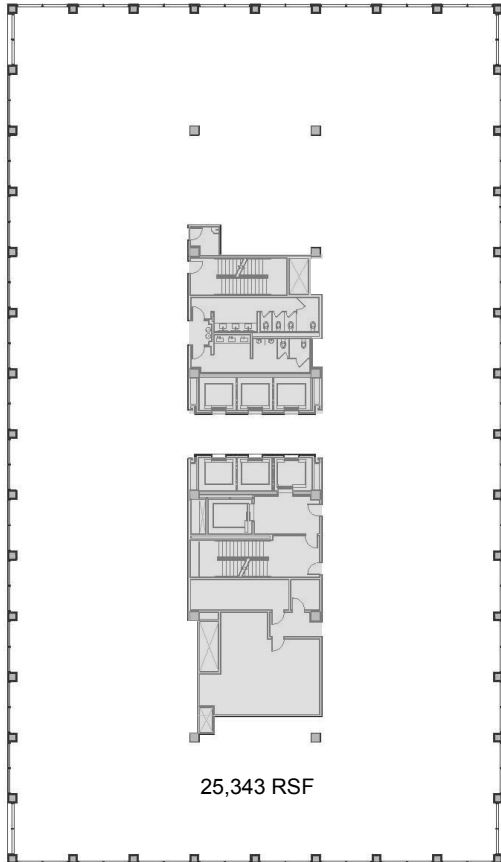

One Legacy West

SE Corner of Legacy Drive & Highway 121, Plano, TX

Floor 3 thru 8 - 25,343 rsf

LEASING INFORMATION:

Elliot Prieur	214.273.3333
Belinda Dabliz	214.273.3323
Allison Johnston	214.273.3322