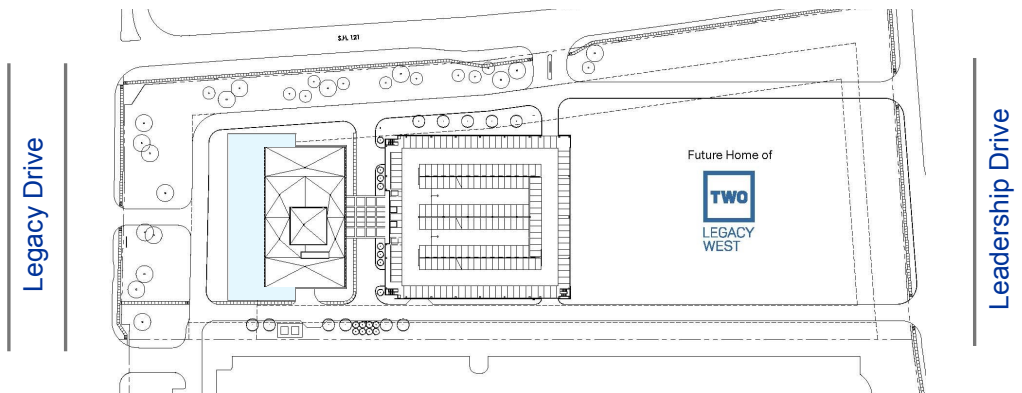

One Legacy West

SE Corner of Legacy Drive & Highway 121, Plano, TX

Floor 3 thru 8 - 25,343 rsf

LEASING INFORMATION:

Elliot Prieur	214.273.3333
Belinda Dabliz	214.273.3323
Allison Johnston	214.273.3322