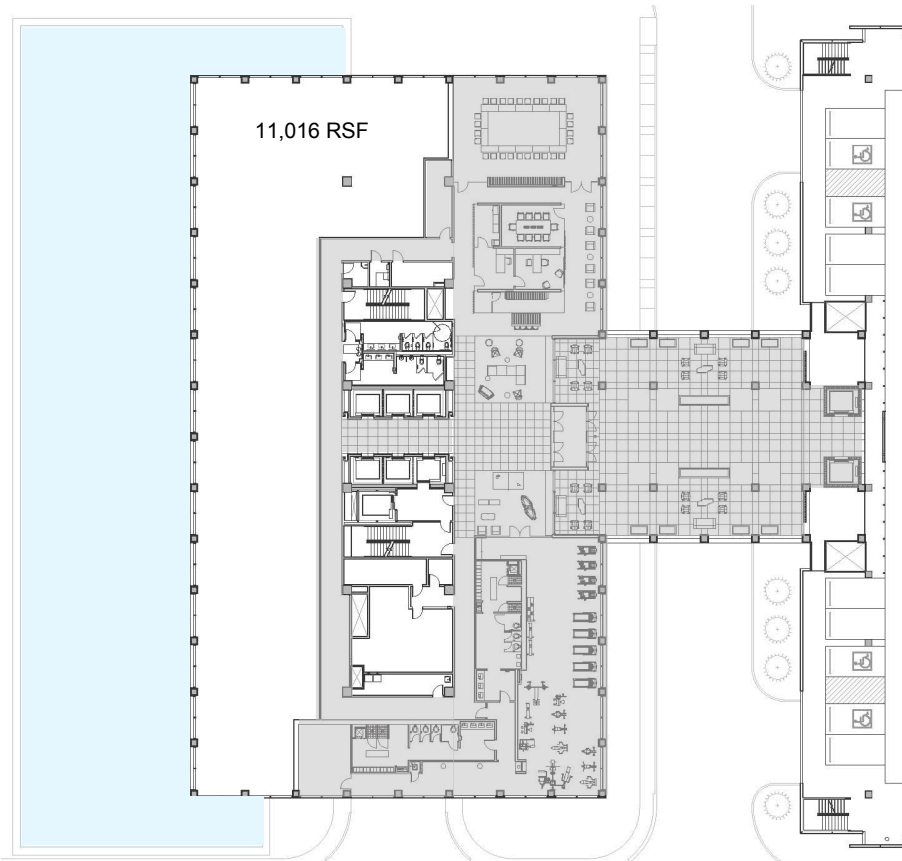

One Legacy West

SE Corner of Legacy Drive & Highway 121, Plano, TX

2nd Floor - 11,016 rsf

LEASING INFORMATION:

Elliot Prieur	214.273.3333
Belinda Dabliz	214.273.3323
Allison Johnston	214.273.3322