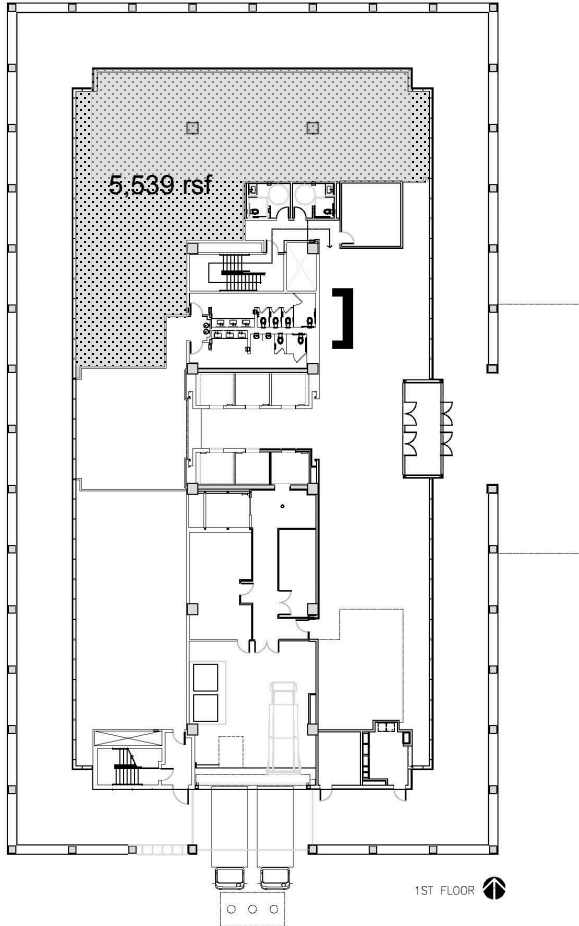

One Legacy West

SE Corner of Legacy Drive & Highway 121, Plano, TX

Suite 150 - 5,539 rsf

LEASING INFORMATION:

Elliot Prieur	214.273.3333
Belinda Dabliz	214.273.3323
Allison Johnston	214.273.3322