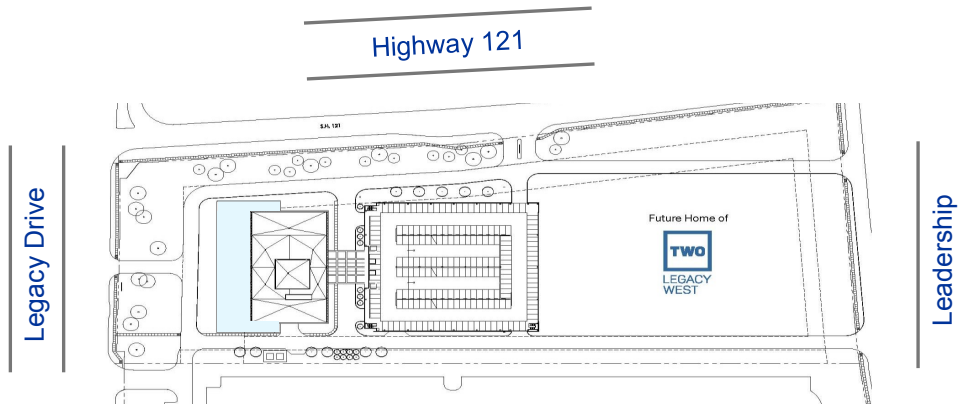

One Legacy West

SE Corner of Legacy Drive & Highway 121, Plano, TX

Suite 150 - 5,539 rsf

LEASING INFORMATION:

Elliot Prieur	214.273.3333
Belinda Dabliz	214.273.3323
Allison Johnston	214.273.3322