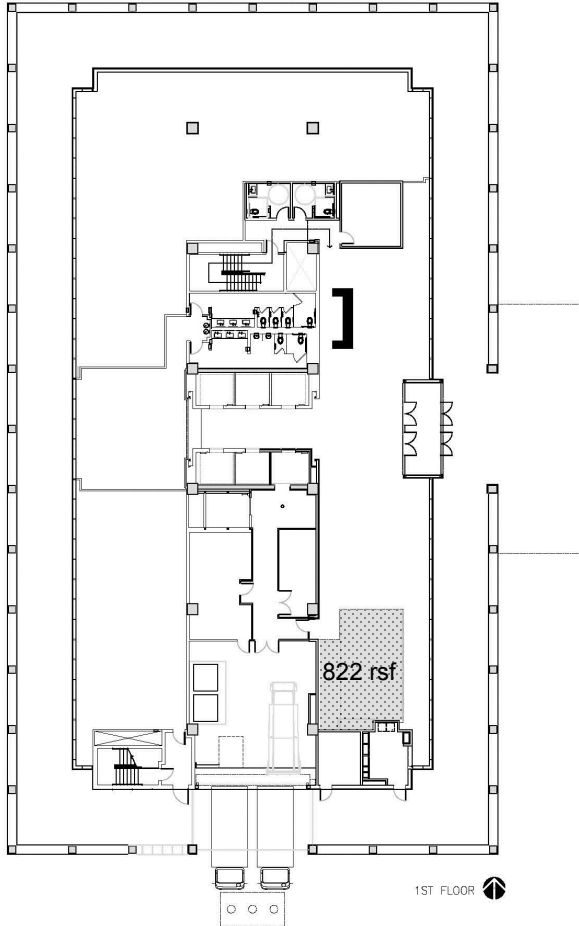

One Legacy West

SE Corner of Legacy Drive & Highway 121, Plano, TX

Suite 100 - 822 rsf

Highway 121

LEASING INFORMATION:

Elliot Prieur	214.273.3333
Belinda Dabliz	214.273.3323
Allison Johnston	214.273.3322