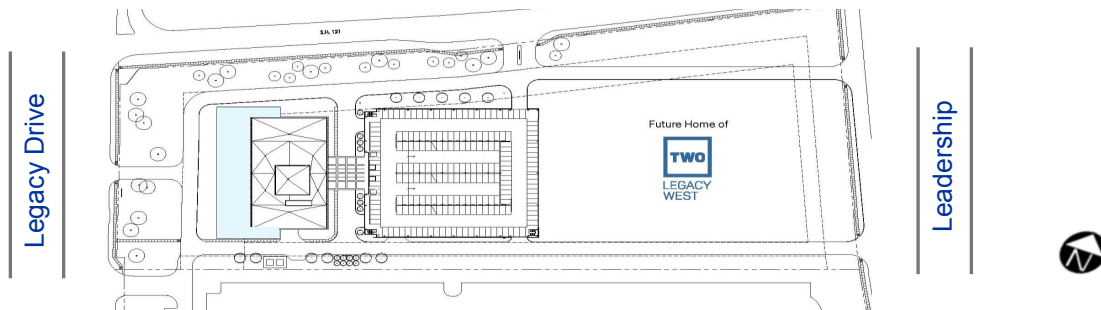

One Legacy West

SE Corner of Legacy Drive & Highway 121, Plano, TX

Suite 100 - 822 rsf

Highway 121

LEASING INFORMATION:

Elliot Prieur	214.273.3333
Belinda Dabliz	214.273.3323
Allison Johnston	214.273.3322