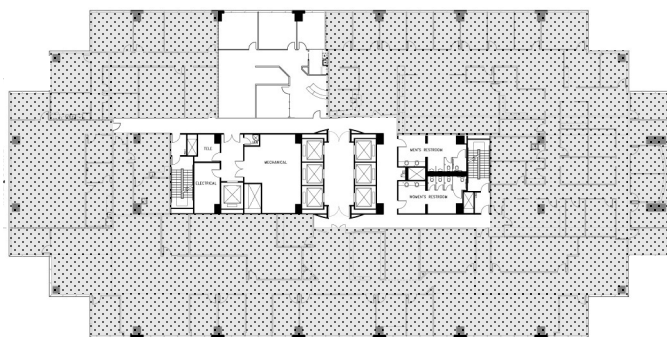

Millennium Tower

15455 North Dallas Parkway, Addison, Texas 75001

Suite 1200/1250/1275/1280 - 24,778 rsf (Suite 1200 available for sublease through 5/31/18)

Arapaho Road

North Dallas Tollway

LEASING INFORMATION: