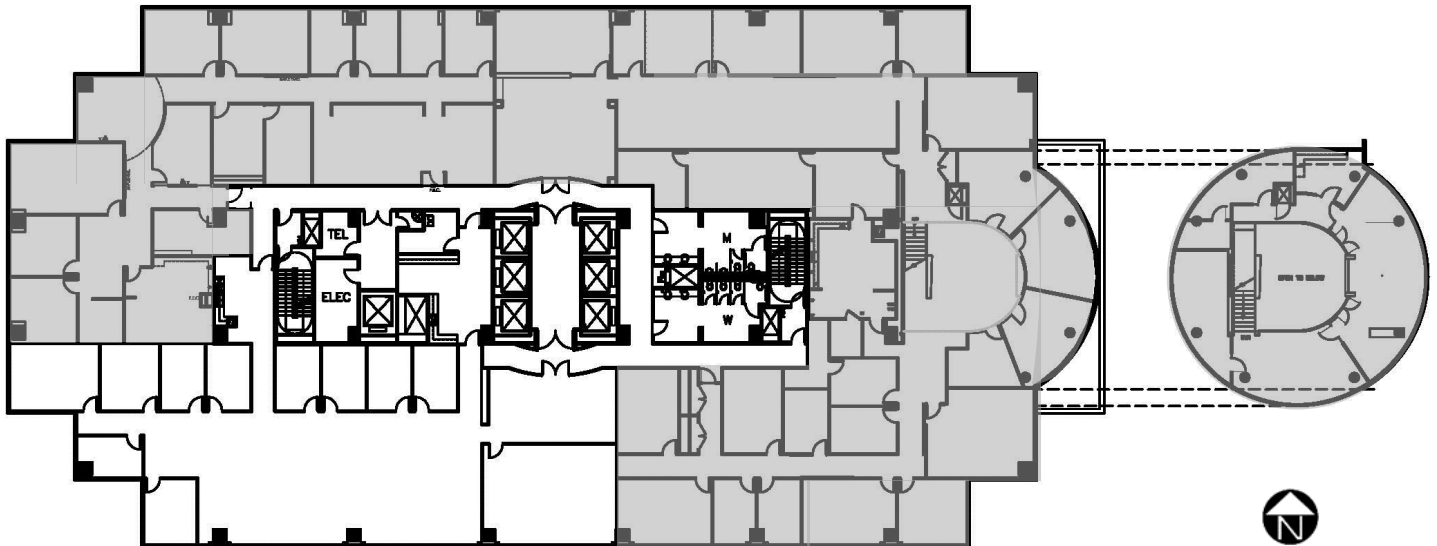

Millennium Tower

15455 North Dallas Parkway, Addison, Texas 75001

Suite 1400/1447 - 21,926 rsf

LEASING INFORMATION:

Elliot Prieur	214.273.3333
Belinda Dabliz	214.273.3323
Allison Johnston	214.273.3322