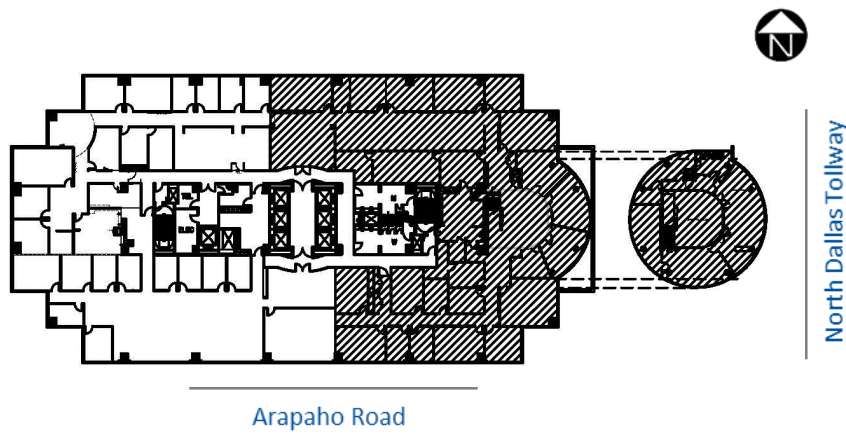

Millennium Tower

15455 North Dallas Parkway, Addison, Texas 75001

Suite 1447 - 15,352 rsf

LEASING INFORMATION:

Elliot Prieur	214.273.3333
Belinda Dabliz	214.273.3323
Allison Johnston	214.273.3322