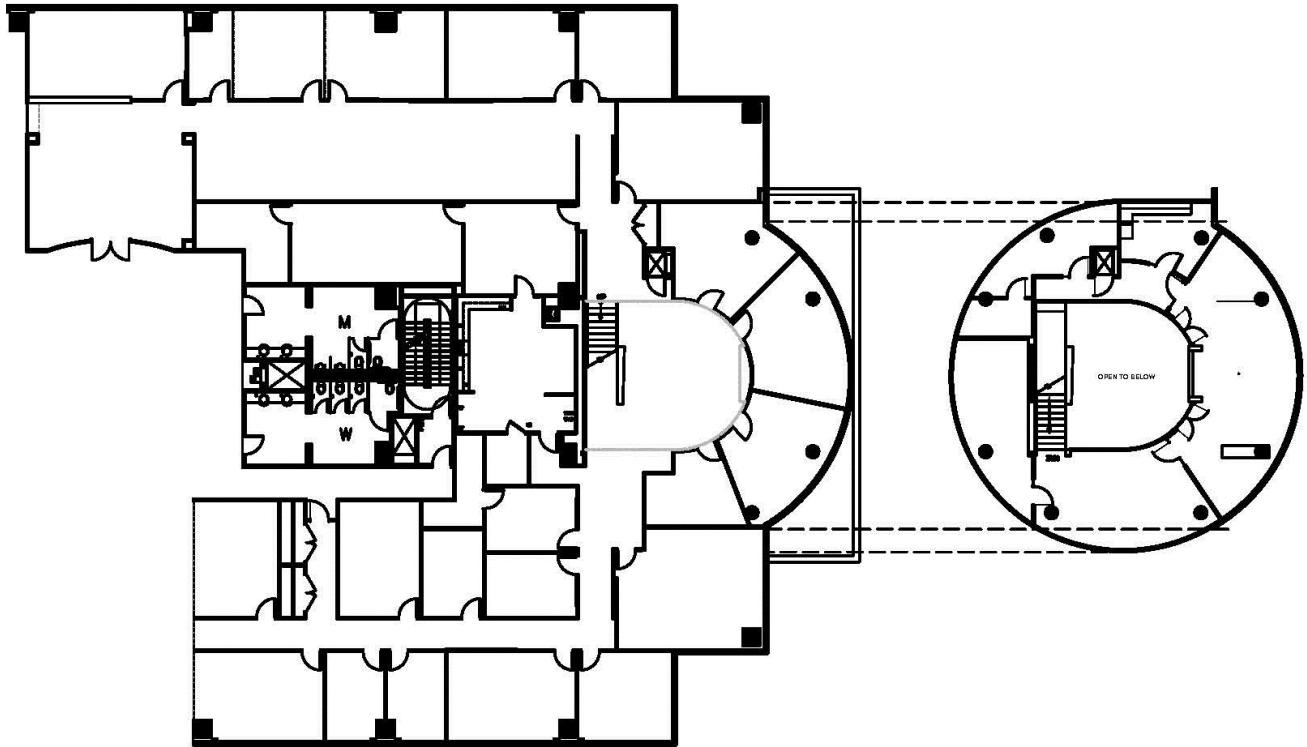

Millennium Tower

15455 North Dallas Parkway, Addison, Texas 75001

Suite 1447 - 15,352 rsf

LEASING INFORMATION:

Elliot Prieur	214.273.3333
Belinda Dabliz	214.273.3323
Allison Johnston	214.273.3322