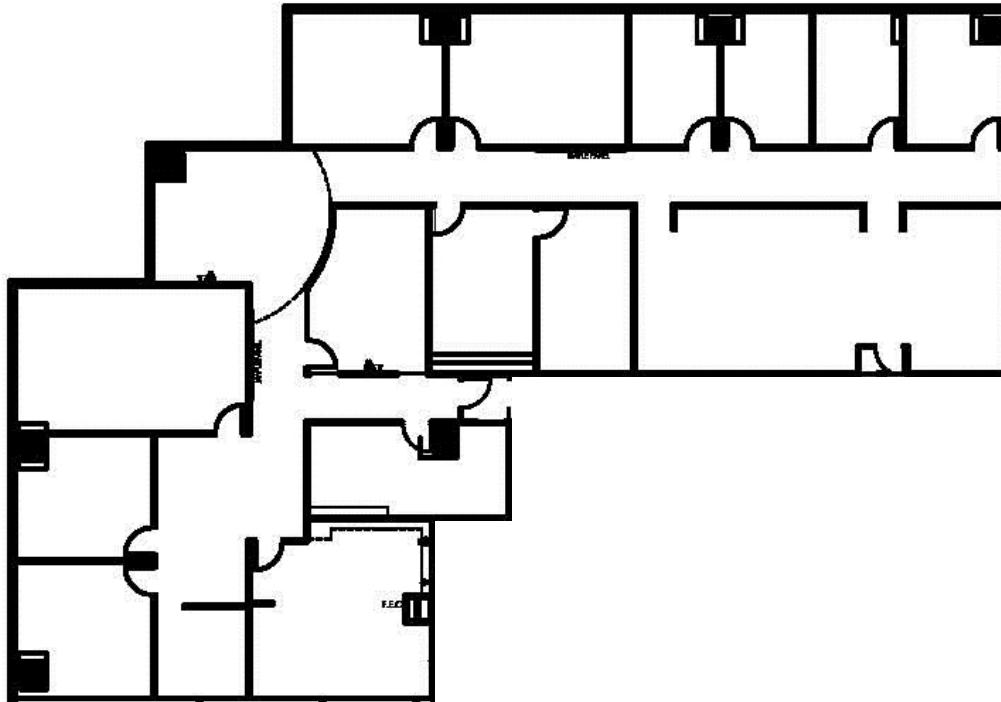

Millennium Tower

15455 North Dallas Parkway, Addison, Texas 75001

Suite 1400 - 6,574 rsf

LEASING INFORMATION:

| | |
|------------------|--------------|
| Elliot Prieur | 214.273.3333 |
| Belinda Dabliz | 214.273.3323 |
| Allison Johnston | 214.273.3322 |