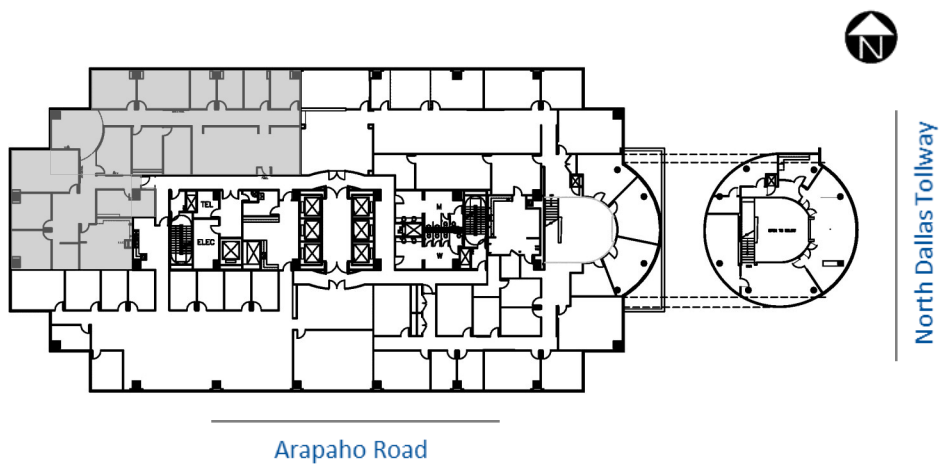

Millennium Tower

15455 North Dallas Parkway, Addison, Texas 75001

Suite 1400 - 6,574 rsf

LEASING INFORMATION:

| | |
|------------------|--------------|
| Elliot Prieur | 214.273.3333 |
| Belinda Dabliz | 214.273.3323 |
| Allison Johnston | 214.273.3322 |